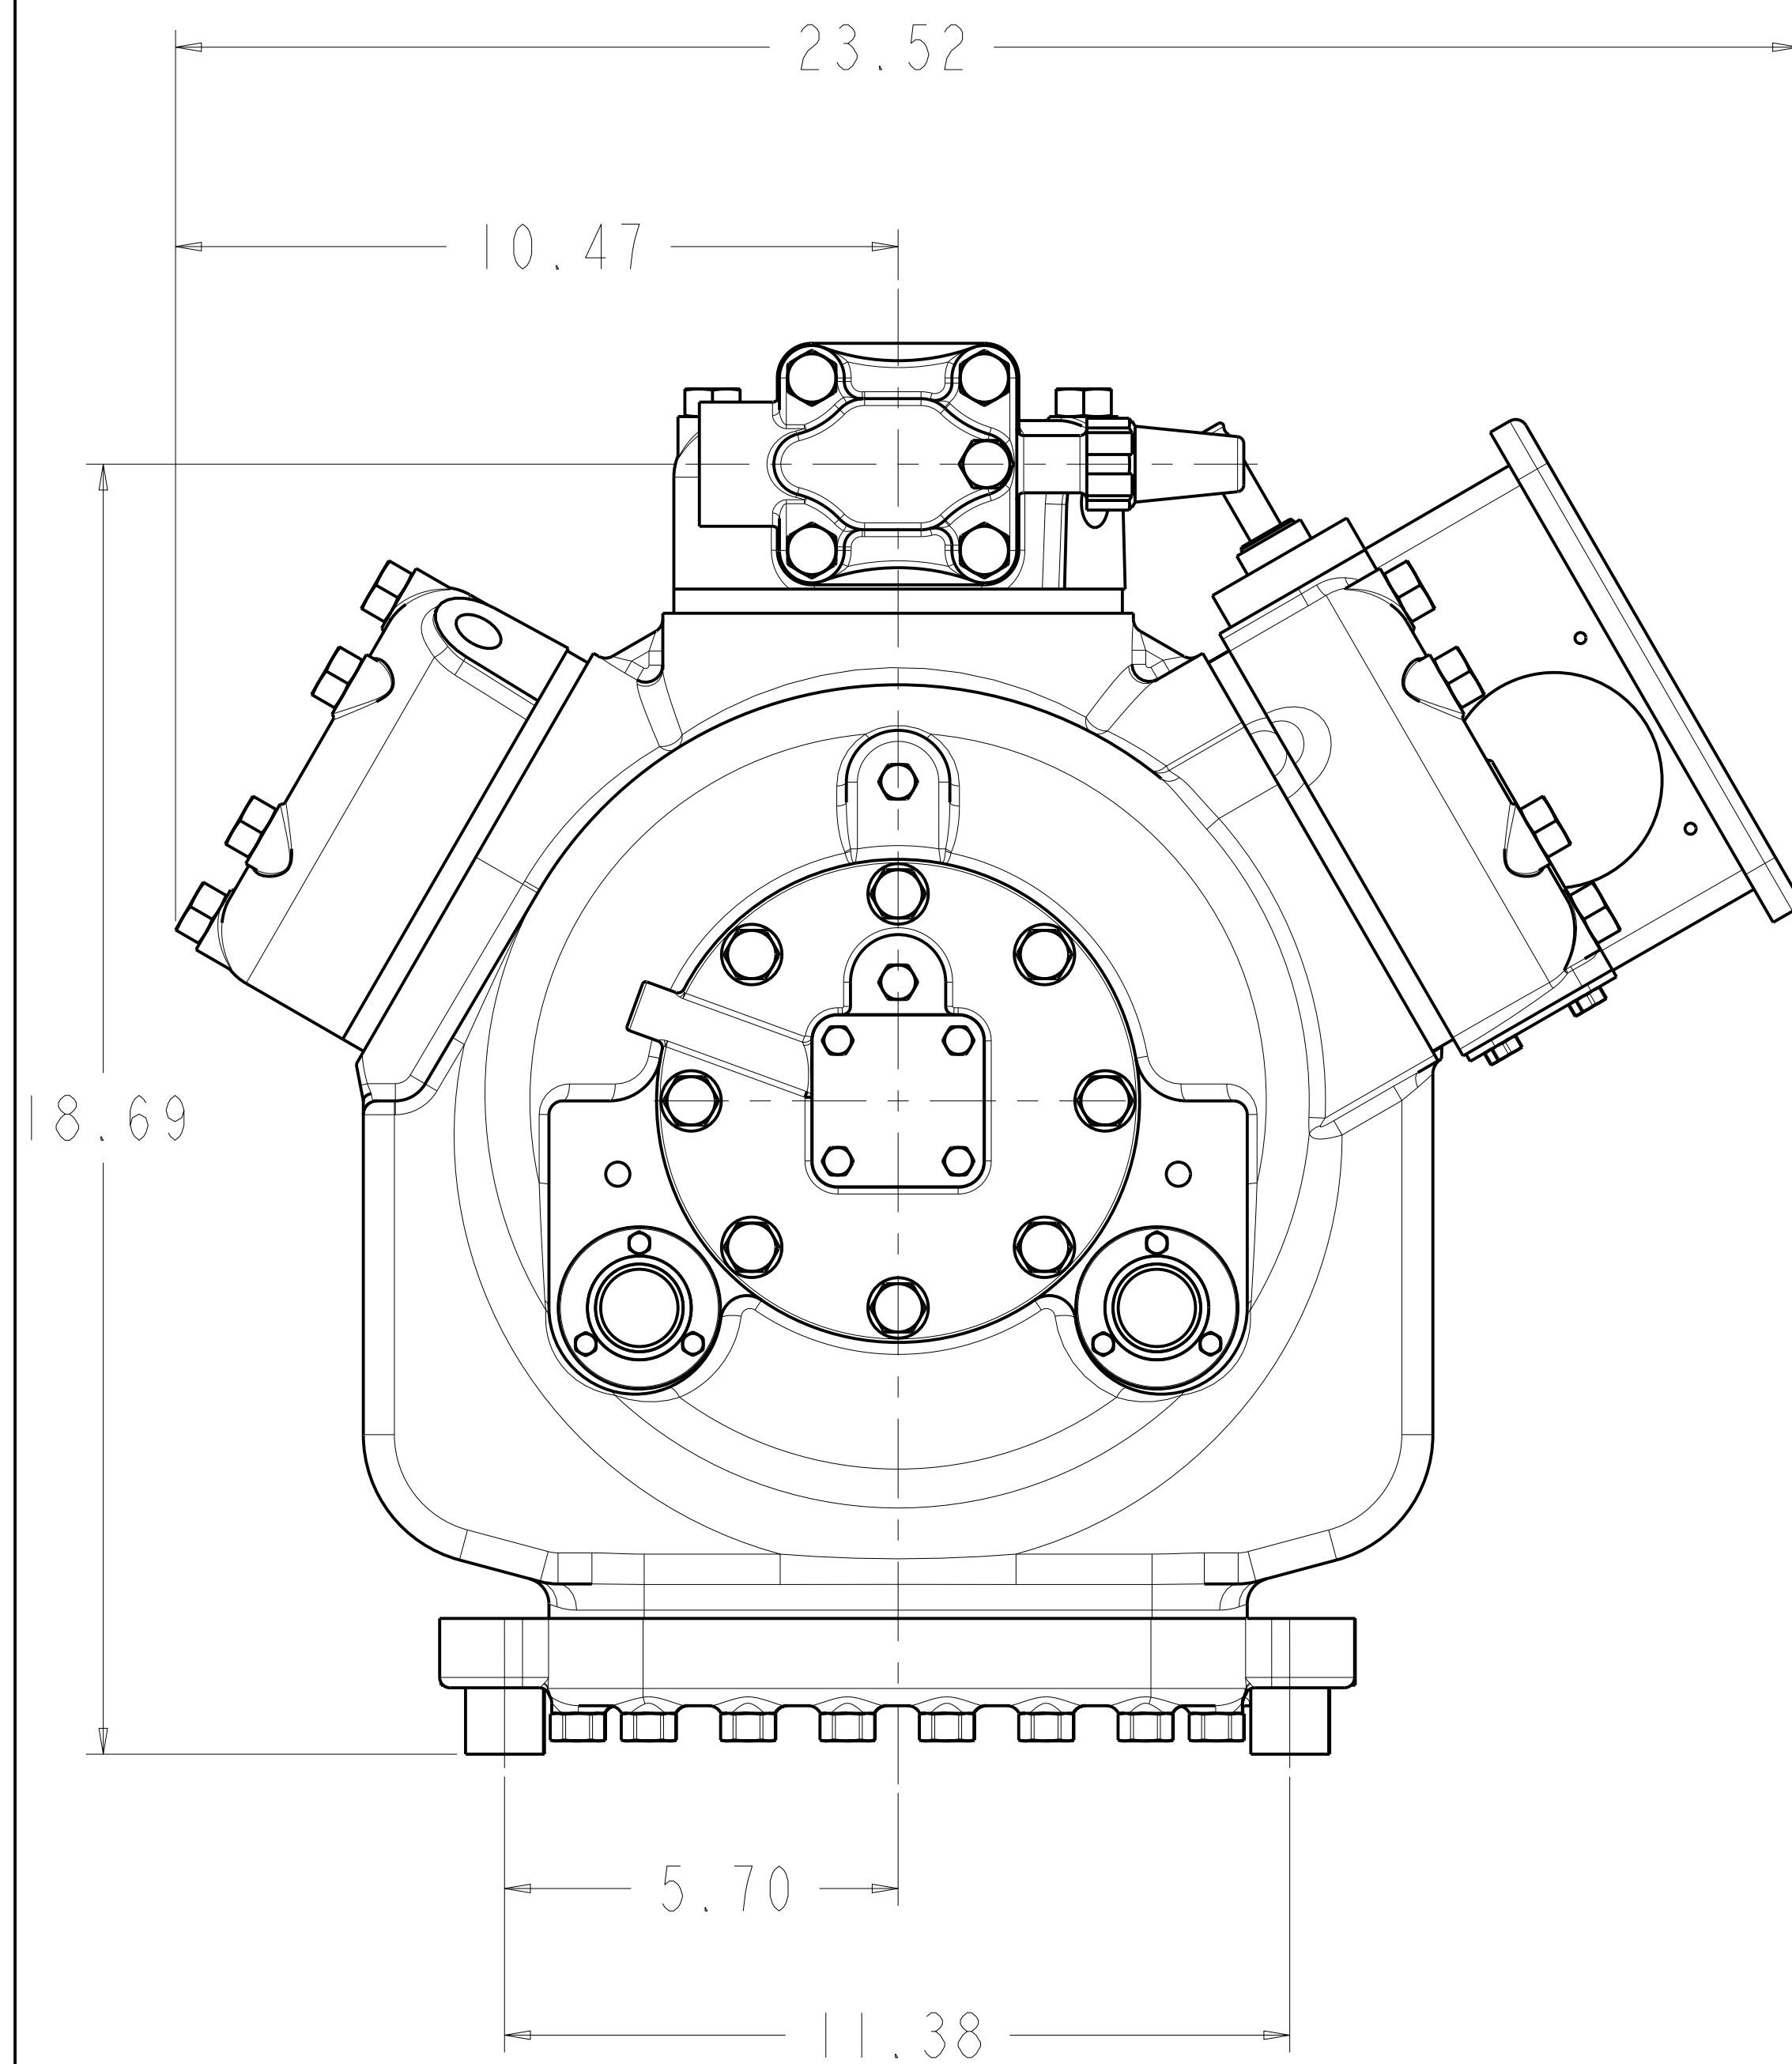

MODELS REPRESENTED	CFM	HP
06EA599	99.0	40

* ALL DIMENSIONS SHOWN IN INCHES

MAX HEIGHT SUMMARY TABLE

UNLOADER	HEAD FAN	MAX HEIGHT(INCHES)
NONE	NO	20.45
ELECTRIC	NO	20.45
PRESSURE	NO	20.50

* MAXIMUM HEIGHT SHOWN FOR VARIOUS COMPRESSOR CONFIGURATIONS

* SEE ABOVE TABLE FOR OTHER COMPRESSOR CONFIGURATION

SOLID MOUNT SPACER (4X)
30HR070-1071 AS SHOWN
SEE DETAIL ON SHEET 2

MODELS REPRESENTED	CFM	HP
06EA599	99.0	40

* ALL DIMENSIONS SHOWN IN INCHES

**BOTTOM VIEW
MOUNTING BOLT PATTERN**

SCALE 2.000
**SOLID MOUNT
30HR070_1071**

ELECTRICAL BOX