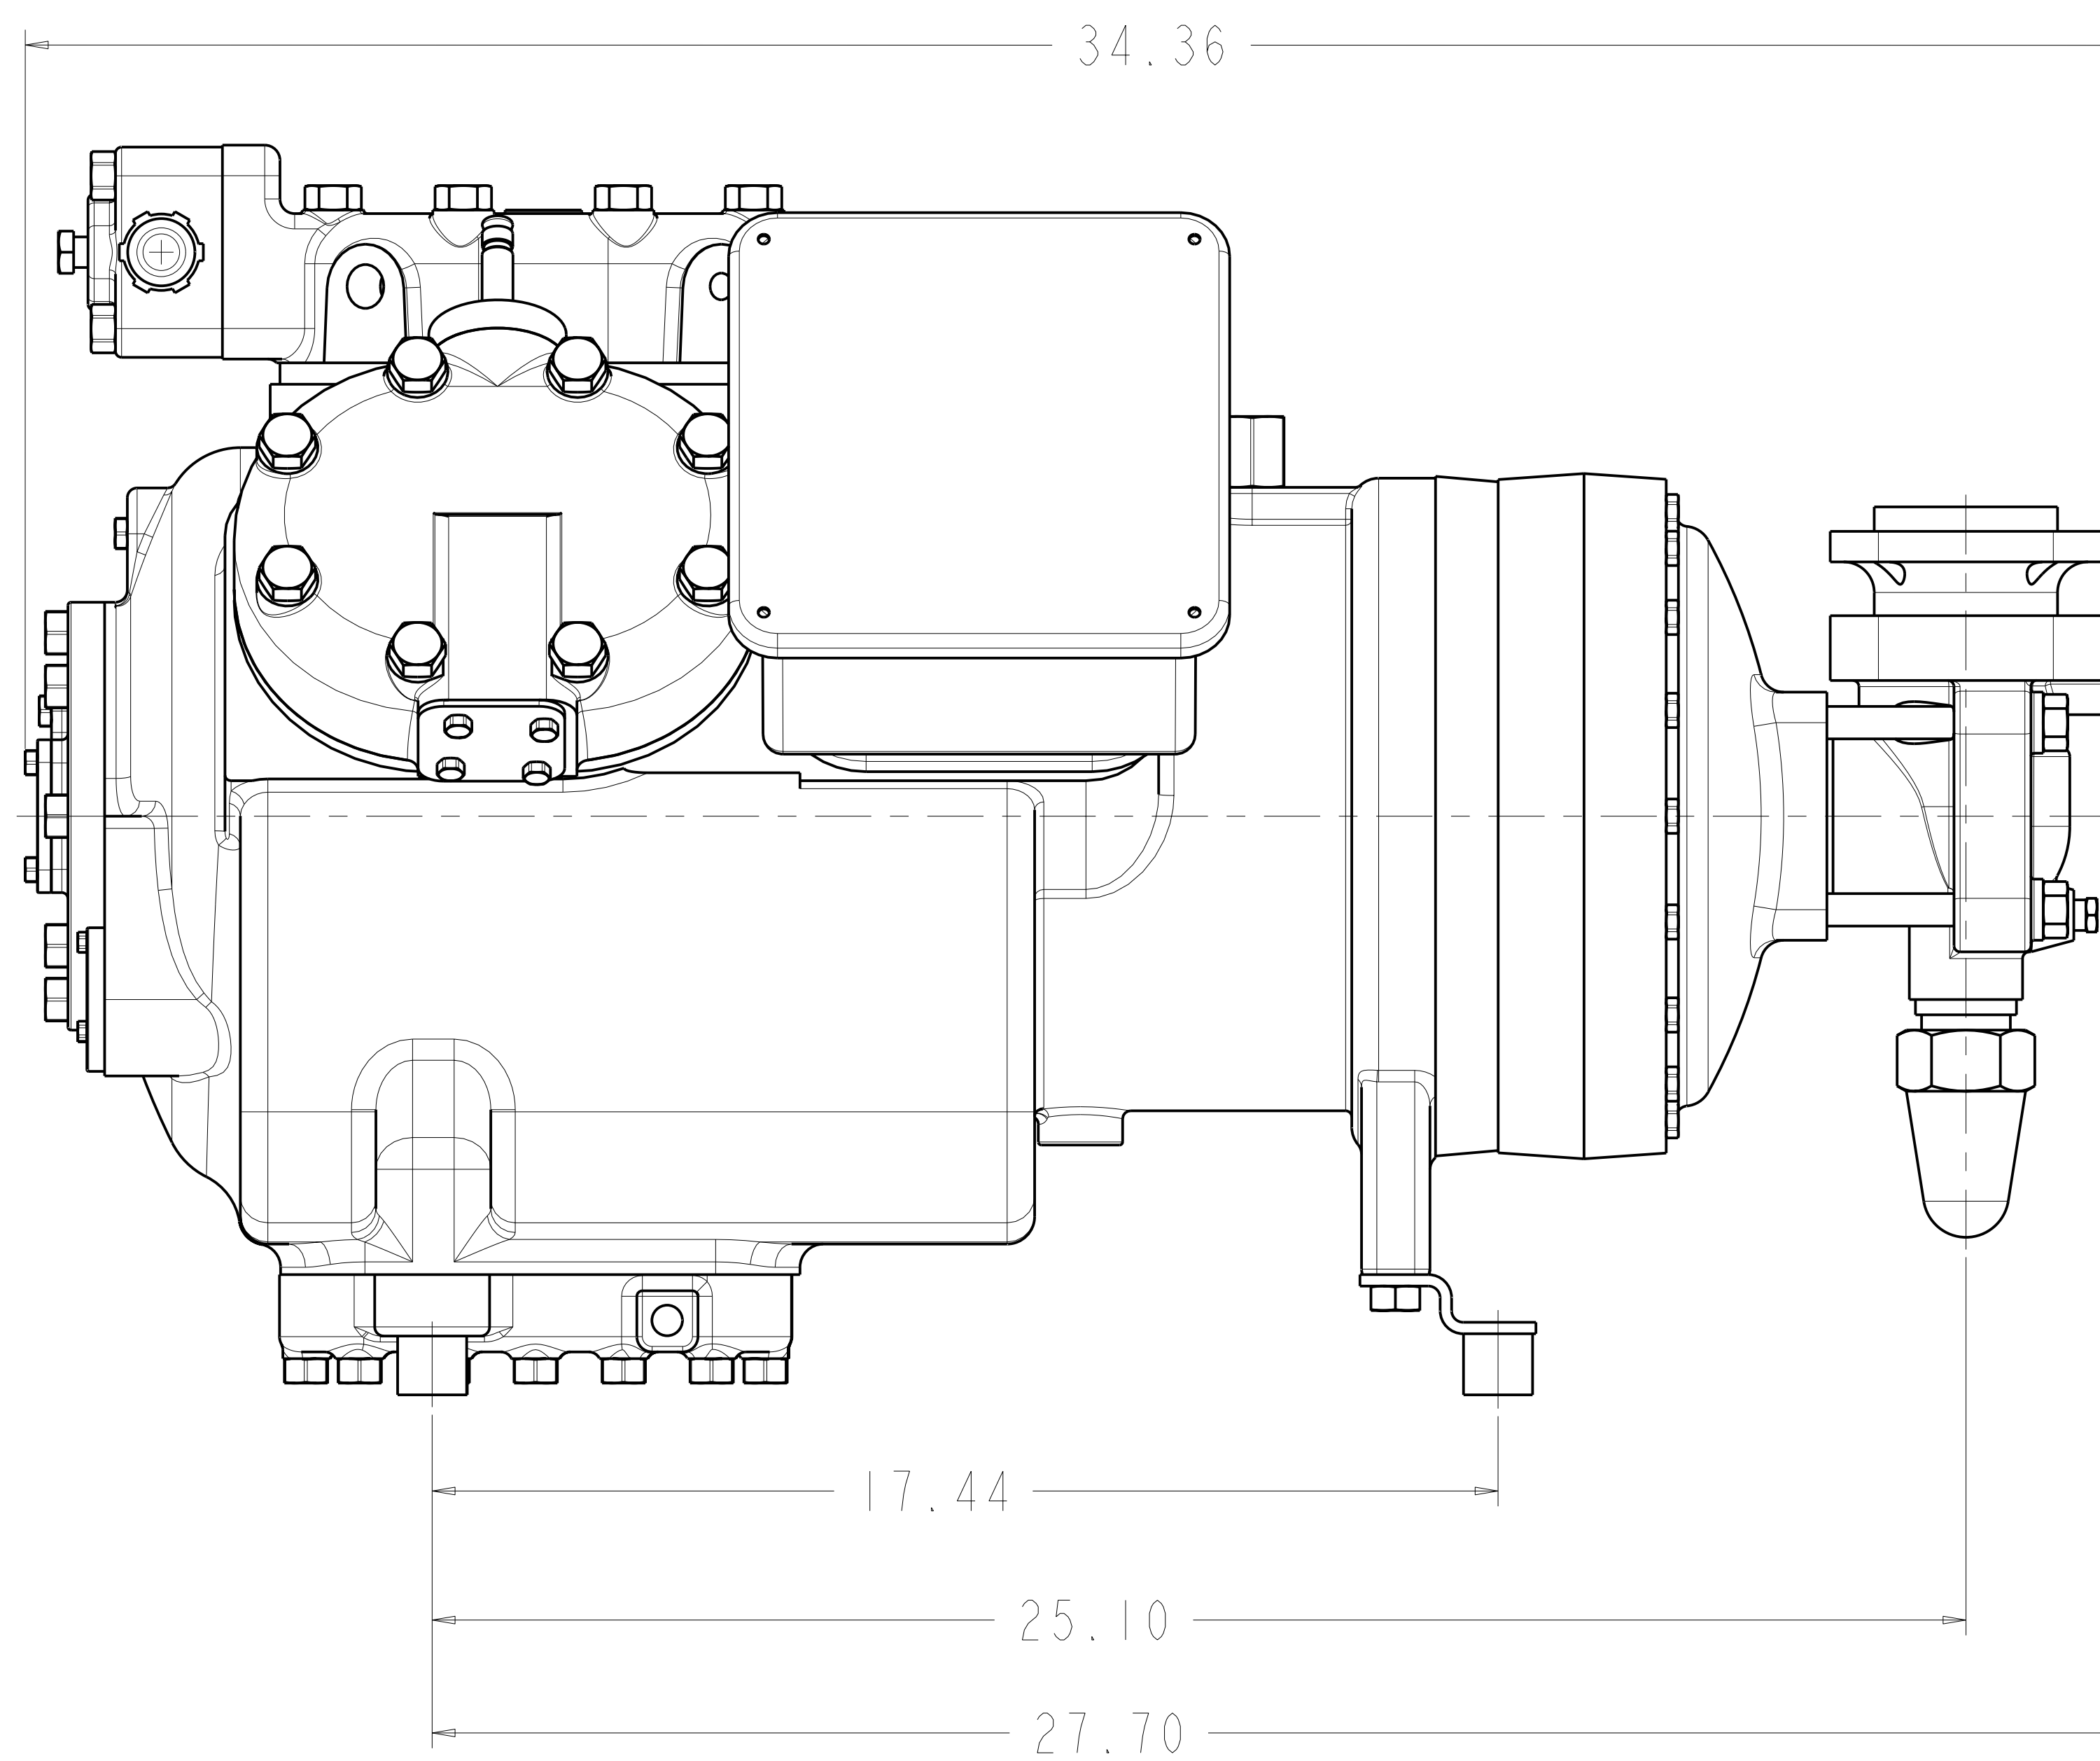

MODELS REPRESENTED	CFM	HP
06EA599	99.0	40

* ALL DIMENSIONS SHOWN IN INCHES

MAX HEIGHT SUMMARY TABLE

UNLOADER	HEAD FAN	MAX HEIGHT(INCHES)
NONE	NO	20.45
ELECTRIC	NO	20.45
PRESSURE	NO	20.50

* MAXIMUM HEIGHT SHOWN FOR VARIOUS COMPRESSOR CONFIGURATIONS

* SEE ABOVE TABLE FOR OTHER COMPRESSOR CONFIGURATION

SOLID MOUNT SPACER (4X)
30HR070-1071 AS SHOWN
SEE DETAIL ON SHEET 2

MODELS REPRESENTED	CFM	HP
06EA599	99.0	40

* ALL DIMENSIONS SHOWN IN INCHES

**BOTTOM VIEW
MOUNTING BOLT PATTERN**

SCALE 2.000
**SOLID MOUNT
30HR070_1071**

ELECTRICAL BOX