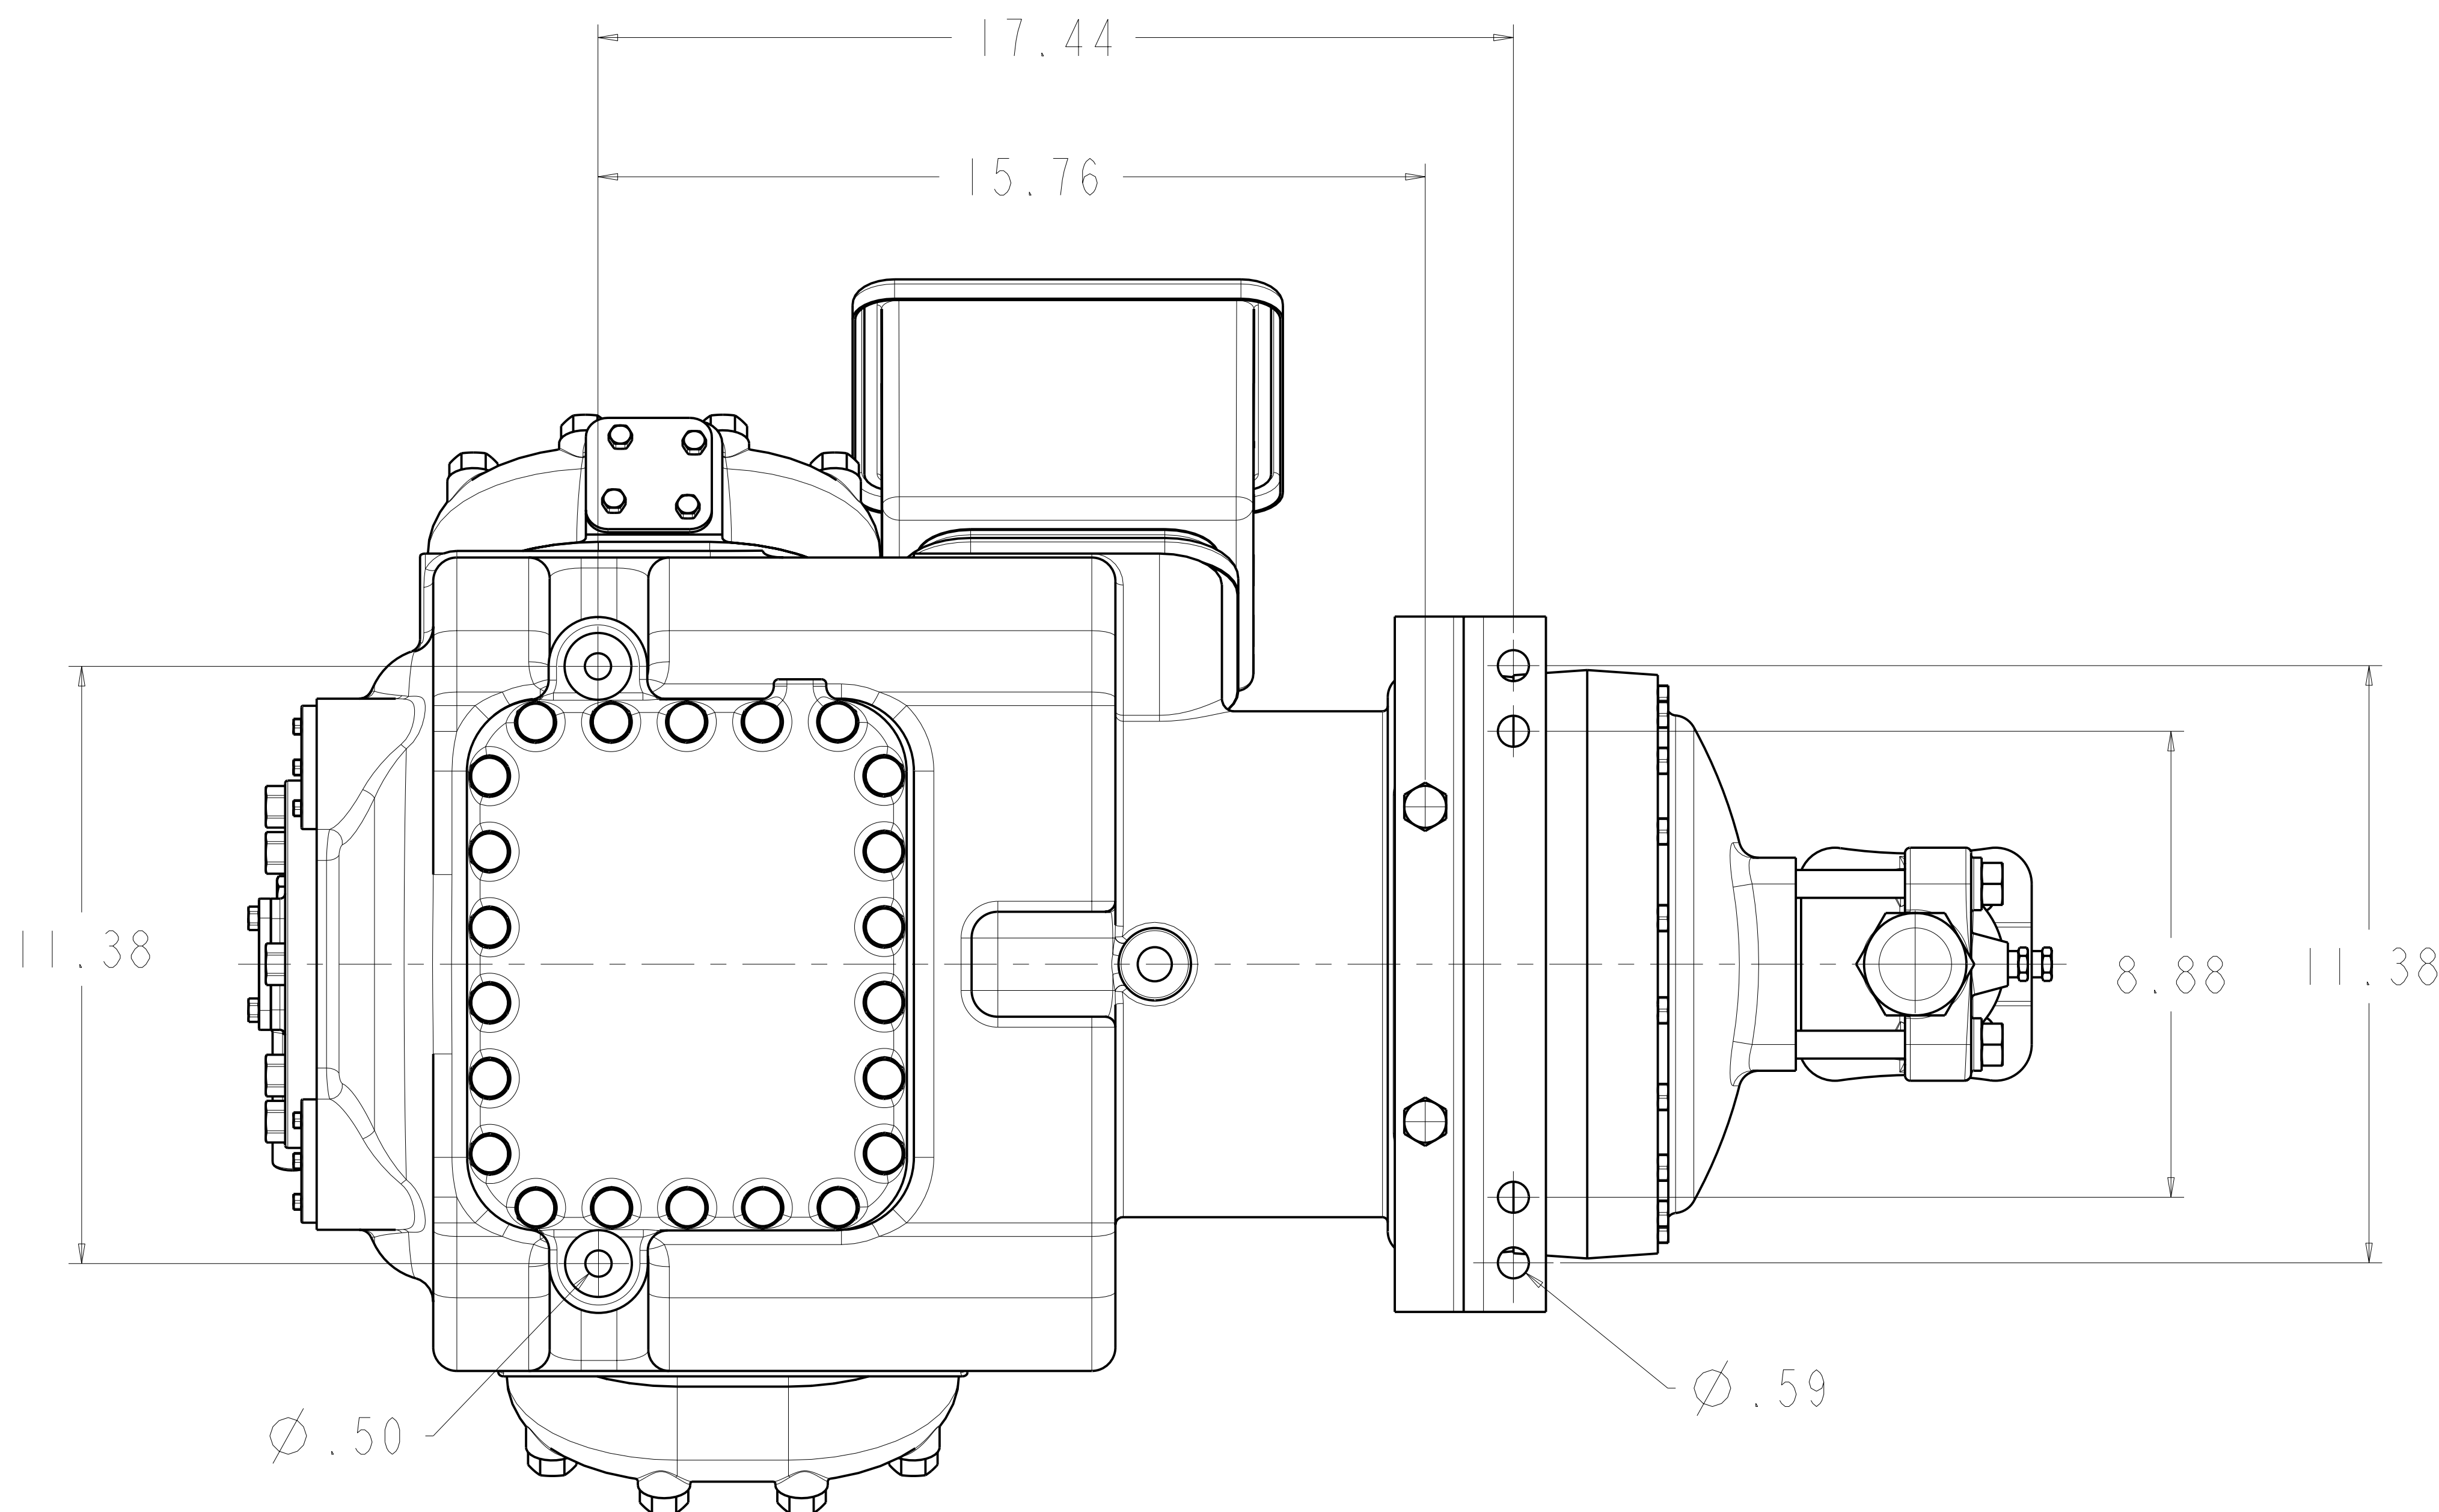

MODELS REPRESENTED	CFM	HP
06EA599	99.0	40

* ALL DIMENSIONS SHOWN IN INCHES

MAX HEIGHT SUMMARY TABLE

UNLOADER	HEAD FAN	MAX HEIGHT(INCHES)
NONE	NO	20.45
ELECTRIC	NO	20.45
PRESSURE	NO	20.50

* MAXIMUM HEIGHT SHOWN FOR VARIOUS COMPRESSOR CONFIGURATIONS

* SEE ABOVE TABLE FOR OTHER COMPRESSOR CONFIGURATION

SOLID MOUNT SPACER (4X)
30HR070-1071 AS SHOWN
SEE DETAIL ON SHEET 2

MODELS REPRESENTED	CFM	HP
06EA599	99.0	40

* ALL DIMENSIONS SHOWN IN INCHES

**BOTTOM VIEW
MOUNTING BOLT PATTERN**

SCALE 2.000
**SOLID MOUNT
30HR070_1071**

ELECTRICAL BOX