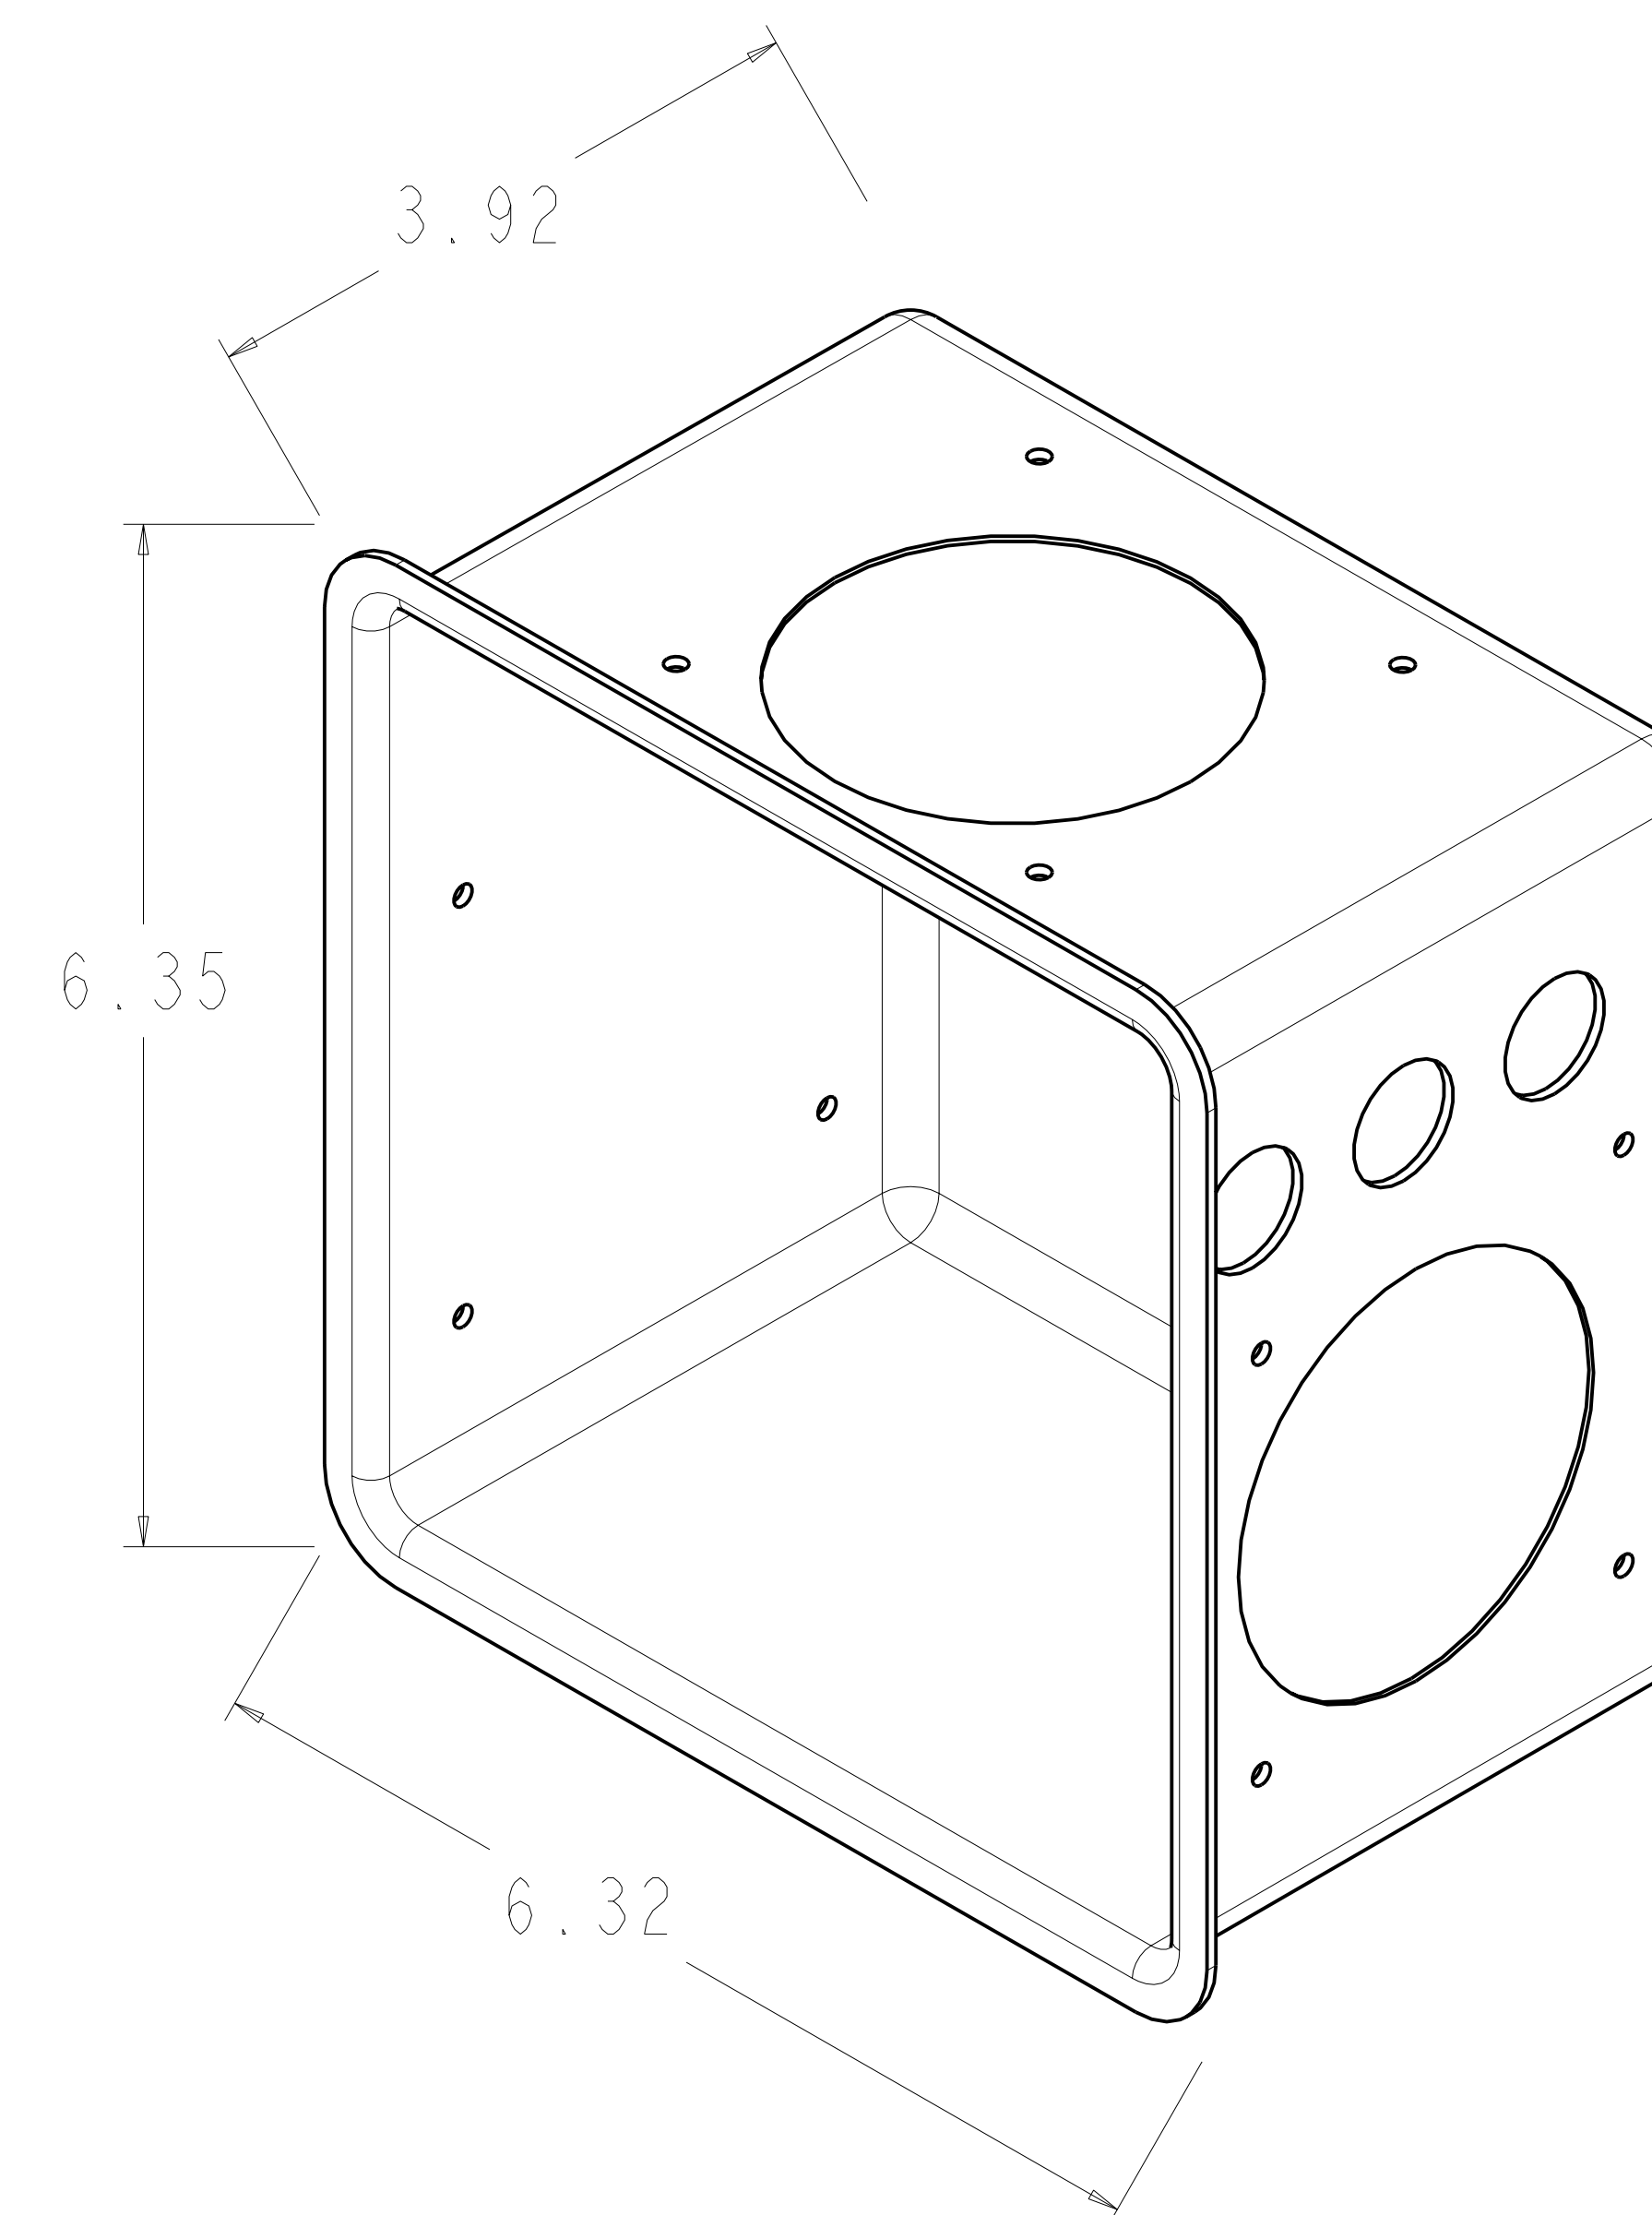

MODELS REPRESENTED	CFM	HP
06EA599	99.0	40

* ALL DIMENSIONS SHOWN IN INCHES

MAX HEIGHT SUMMARY TABLE

UNLOADER	HEAD FAN	MAX HEIGHT(INCHES)
NONE	NO	20.45
ELECTRIC	NO	20.45
PRESSURE	NO	20.50

* MAXIMUM HEIGHT SHOWN FOR VARIOUS COMPRESSOR CONFIGURATIONS

* SEE ABOVE TABLE FOR OTHER COMPRESSOR CONFIGURATION

SOLID MOUNT SPACER (4X)
30HR070-1071 AS SHOWN
SEE DETAIL ON SHEET 2

MODELS REPRESENTED	CFM	HP
06EA599	99.0	40

* ALL DIMENSIONS SHOWN IN INCHES

**BOTTOM VIEW
MOUNTING BOLT PATTERN**

SCALE 2.000
**SOLID MOUNT
30HR070_1071**

ELECTRICAL BOX