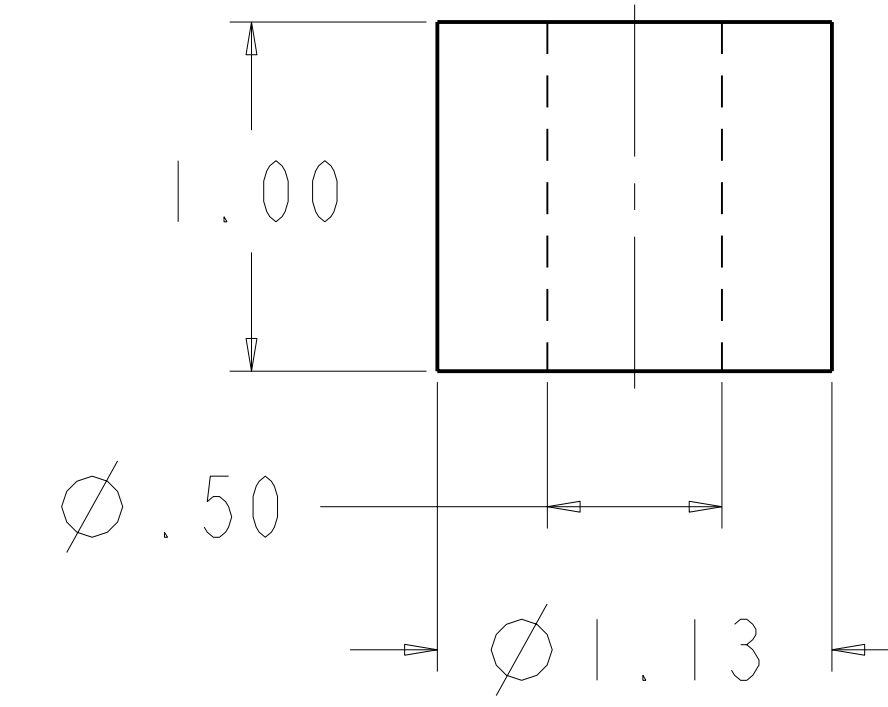

MODELS REPRESENTED	CFM	HP
06EA599	99.0	40

* ALL DIMENSIONS SHOWN IN INCHES

MAX HEIGHT SUMMARY TABLE

UNLOADER	HEAD FAN	MAX HEIGHT(INCHES)
NONE	NO	20.45
ELECTRIC	NO	20.45
PRESSURE	NO	20.50

* MAXIMUM HEIGHT SHOWN FOR VARIOUS COMPRESSOR CONFIGURATIONS

* SEE ABOVE TABLE FOR OTHER COMPRESSOR CONFIGURATION

SOLID MOUNT SPACER (4X)
30HR070-1071 AS SHOWN
SEE DETAIL ON SHEET 2

MODELS REPRESENTED	CFM	HP
06EA599	99.0	40

* ALL DIMENSIONS SHOWN IN INCHES

**BOTTOM VIEW
MOUNTING BOLT PATTERN**

SCALE 2.000
**SOLID MOUNT
30HR070_1071**

ELECTRICAL BOX