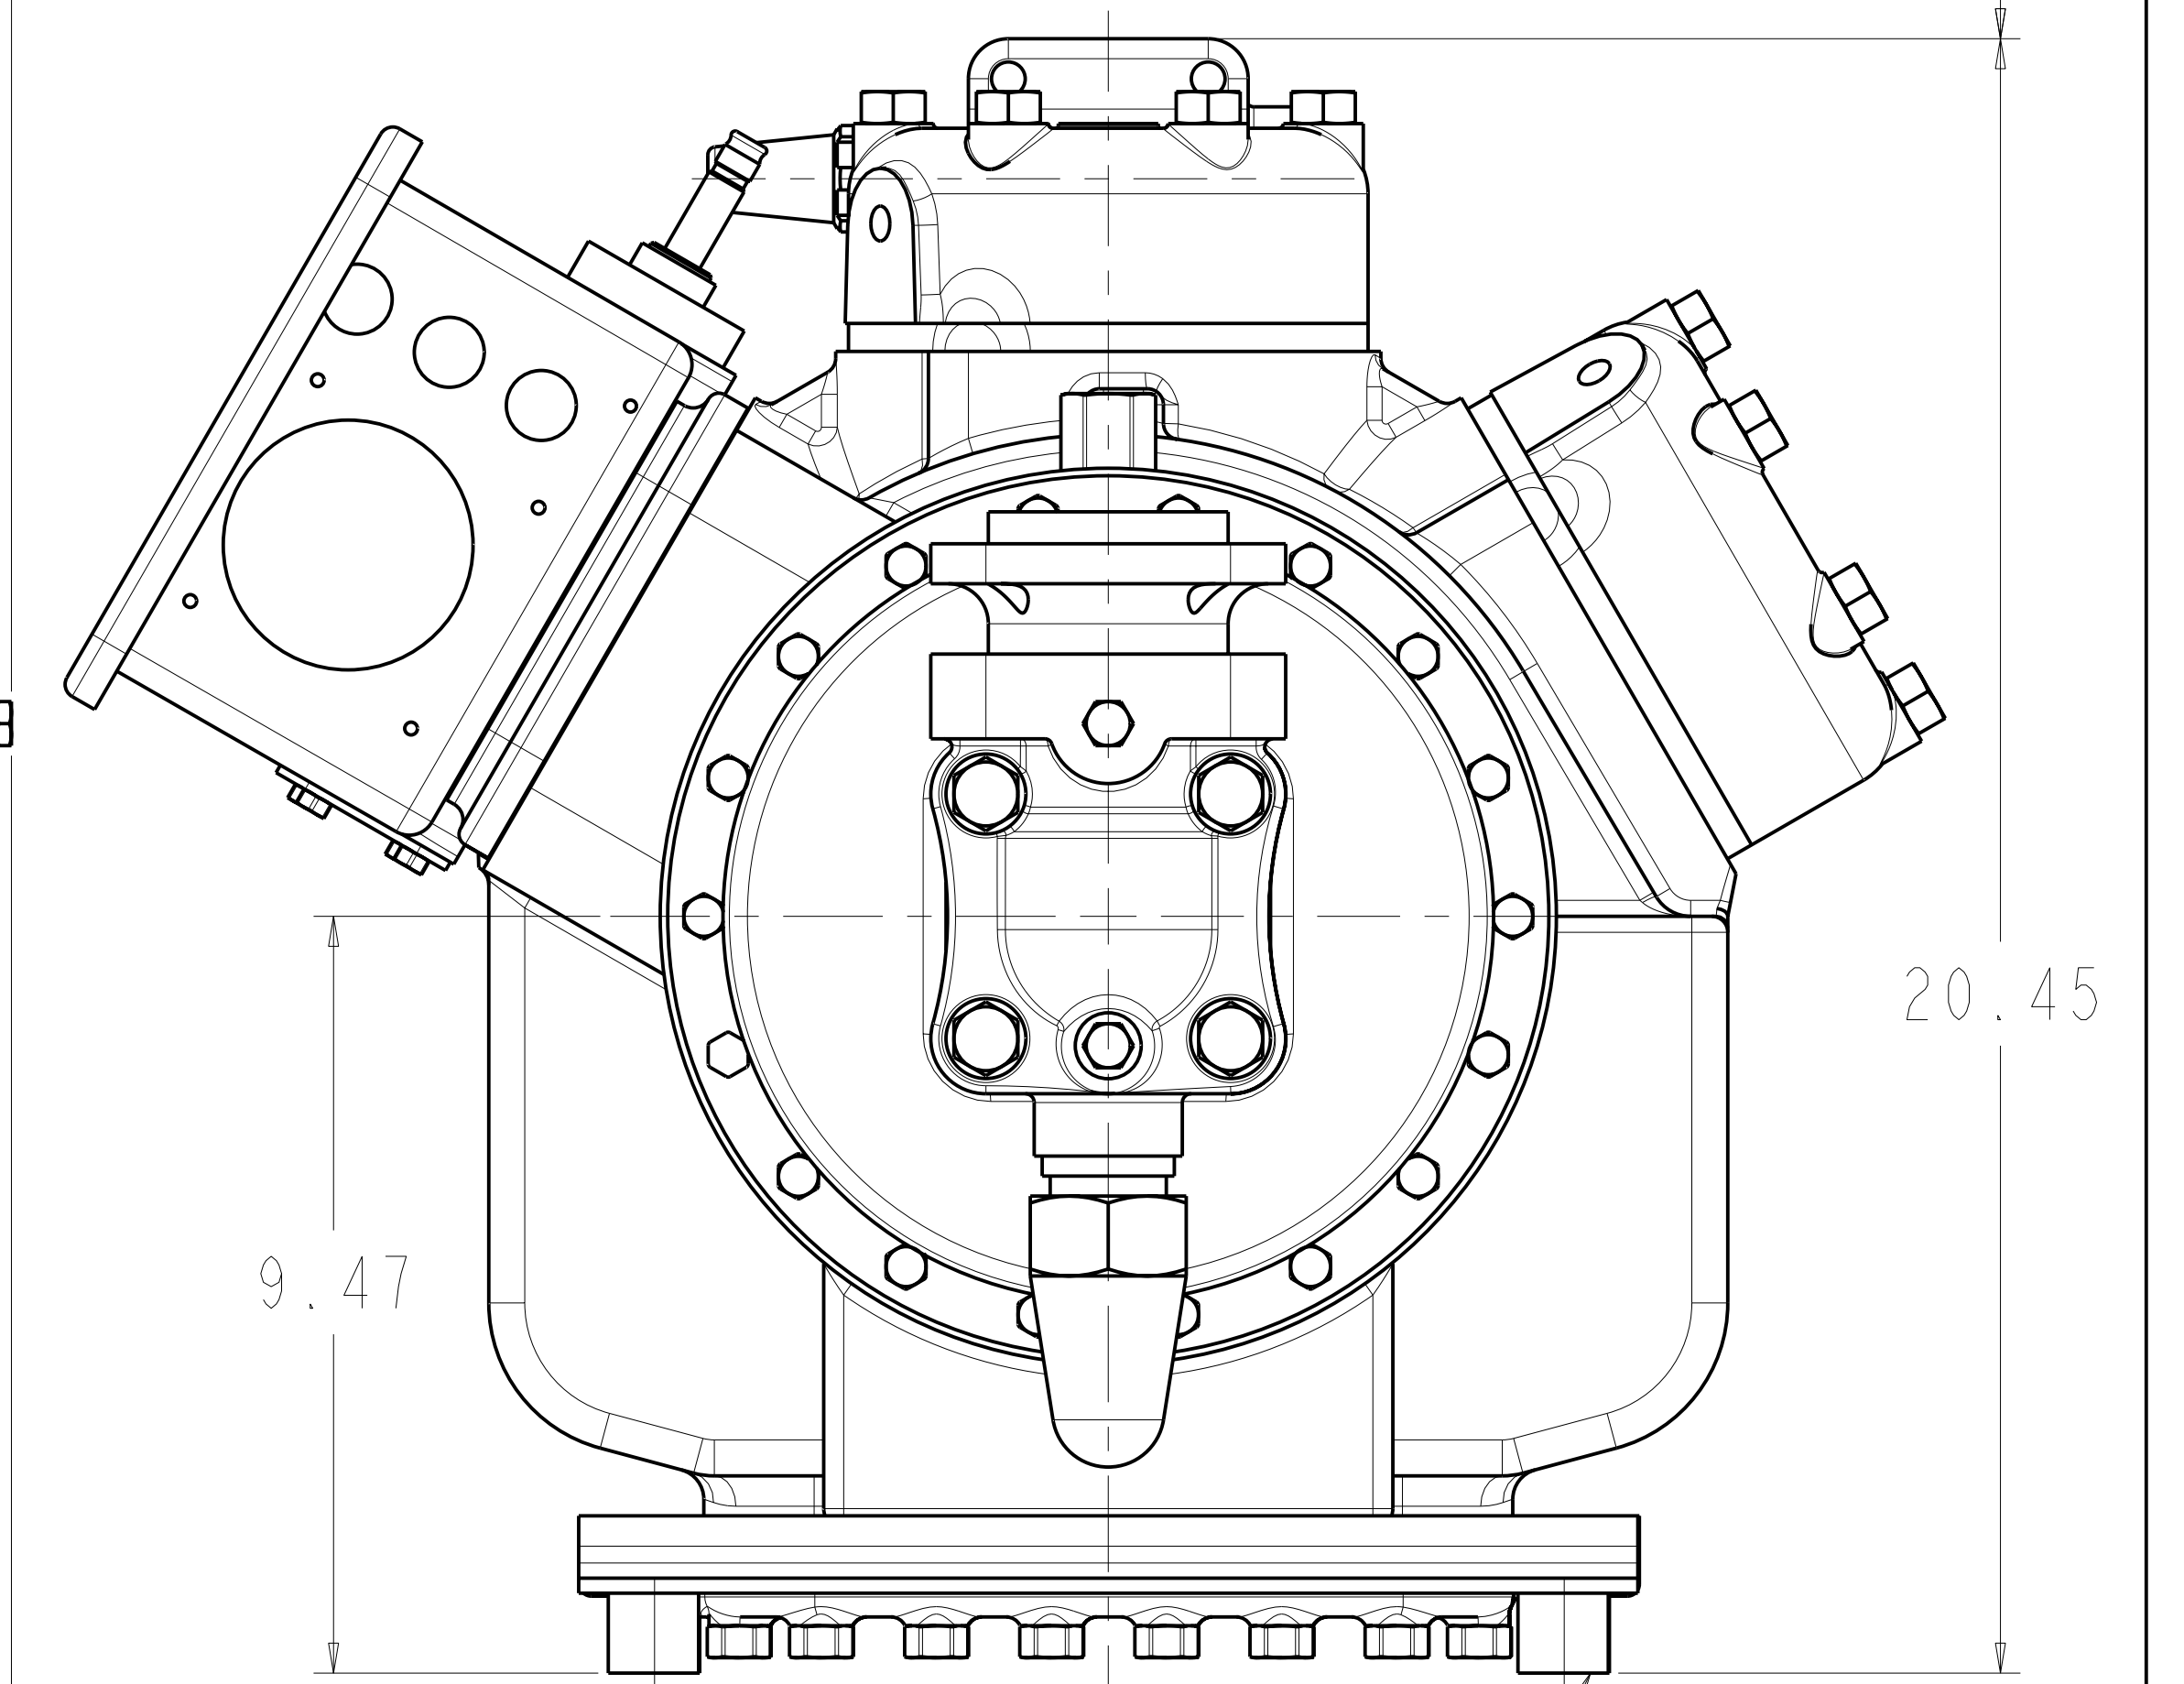

MODELS REPRESENTED	CFM	HP
06EA599	99.0	40

* ALL DIMENSIONS SHOWN IN INCHES

MAX HEIGHT SUMMARY TABLE

UNLOADER	HEAD FAN	MAX HEIGHT(INCHES)
NONE	NO	20.45
ELECTRIC	NO	20.45
PRESSURE	NO	20.50

* MAXIMUM HEIGHT SHOWN FOR VARIOUS COMPRESSOR CONFIGURATIONS

* SEE ABOVE TABLE FOR OTHER COMPRESSOR CONFIGURATION

SOLID MOUNT SPACER (4X)
30HR070-1071 AS SHOWN
SEE DETAIL ON SHEET 2

MODELS REPRESENTED	CFM	HP
06EA599	99.0	40

* ALL DIMENSIONS SHOWN IN INCHES

**BOTTOM VIEW
MOUNTING BOLT PATTERN**

SCALE 2.000
**SOLID MOUNT
30HR070_1071**

ELECTRICAL BOX