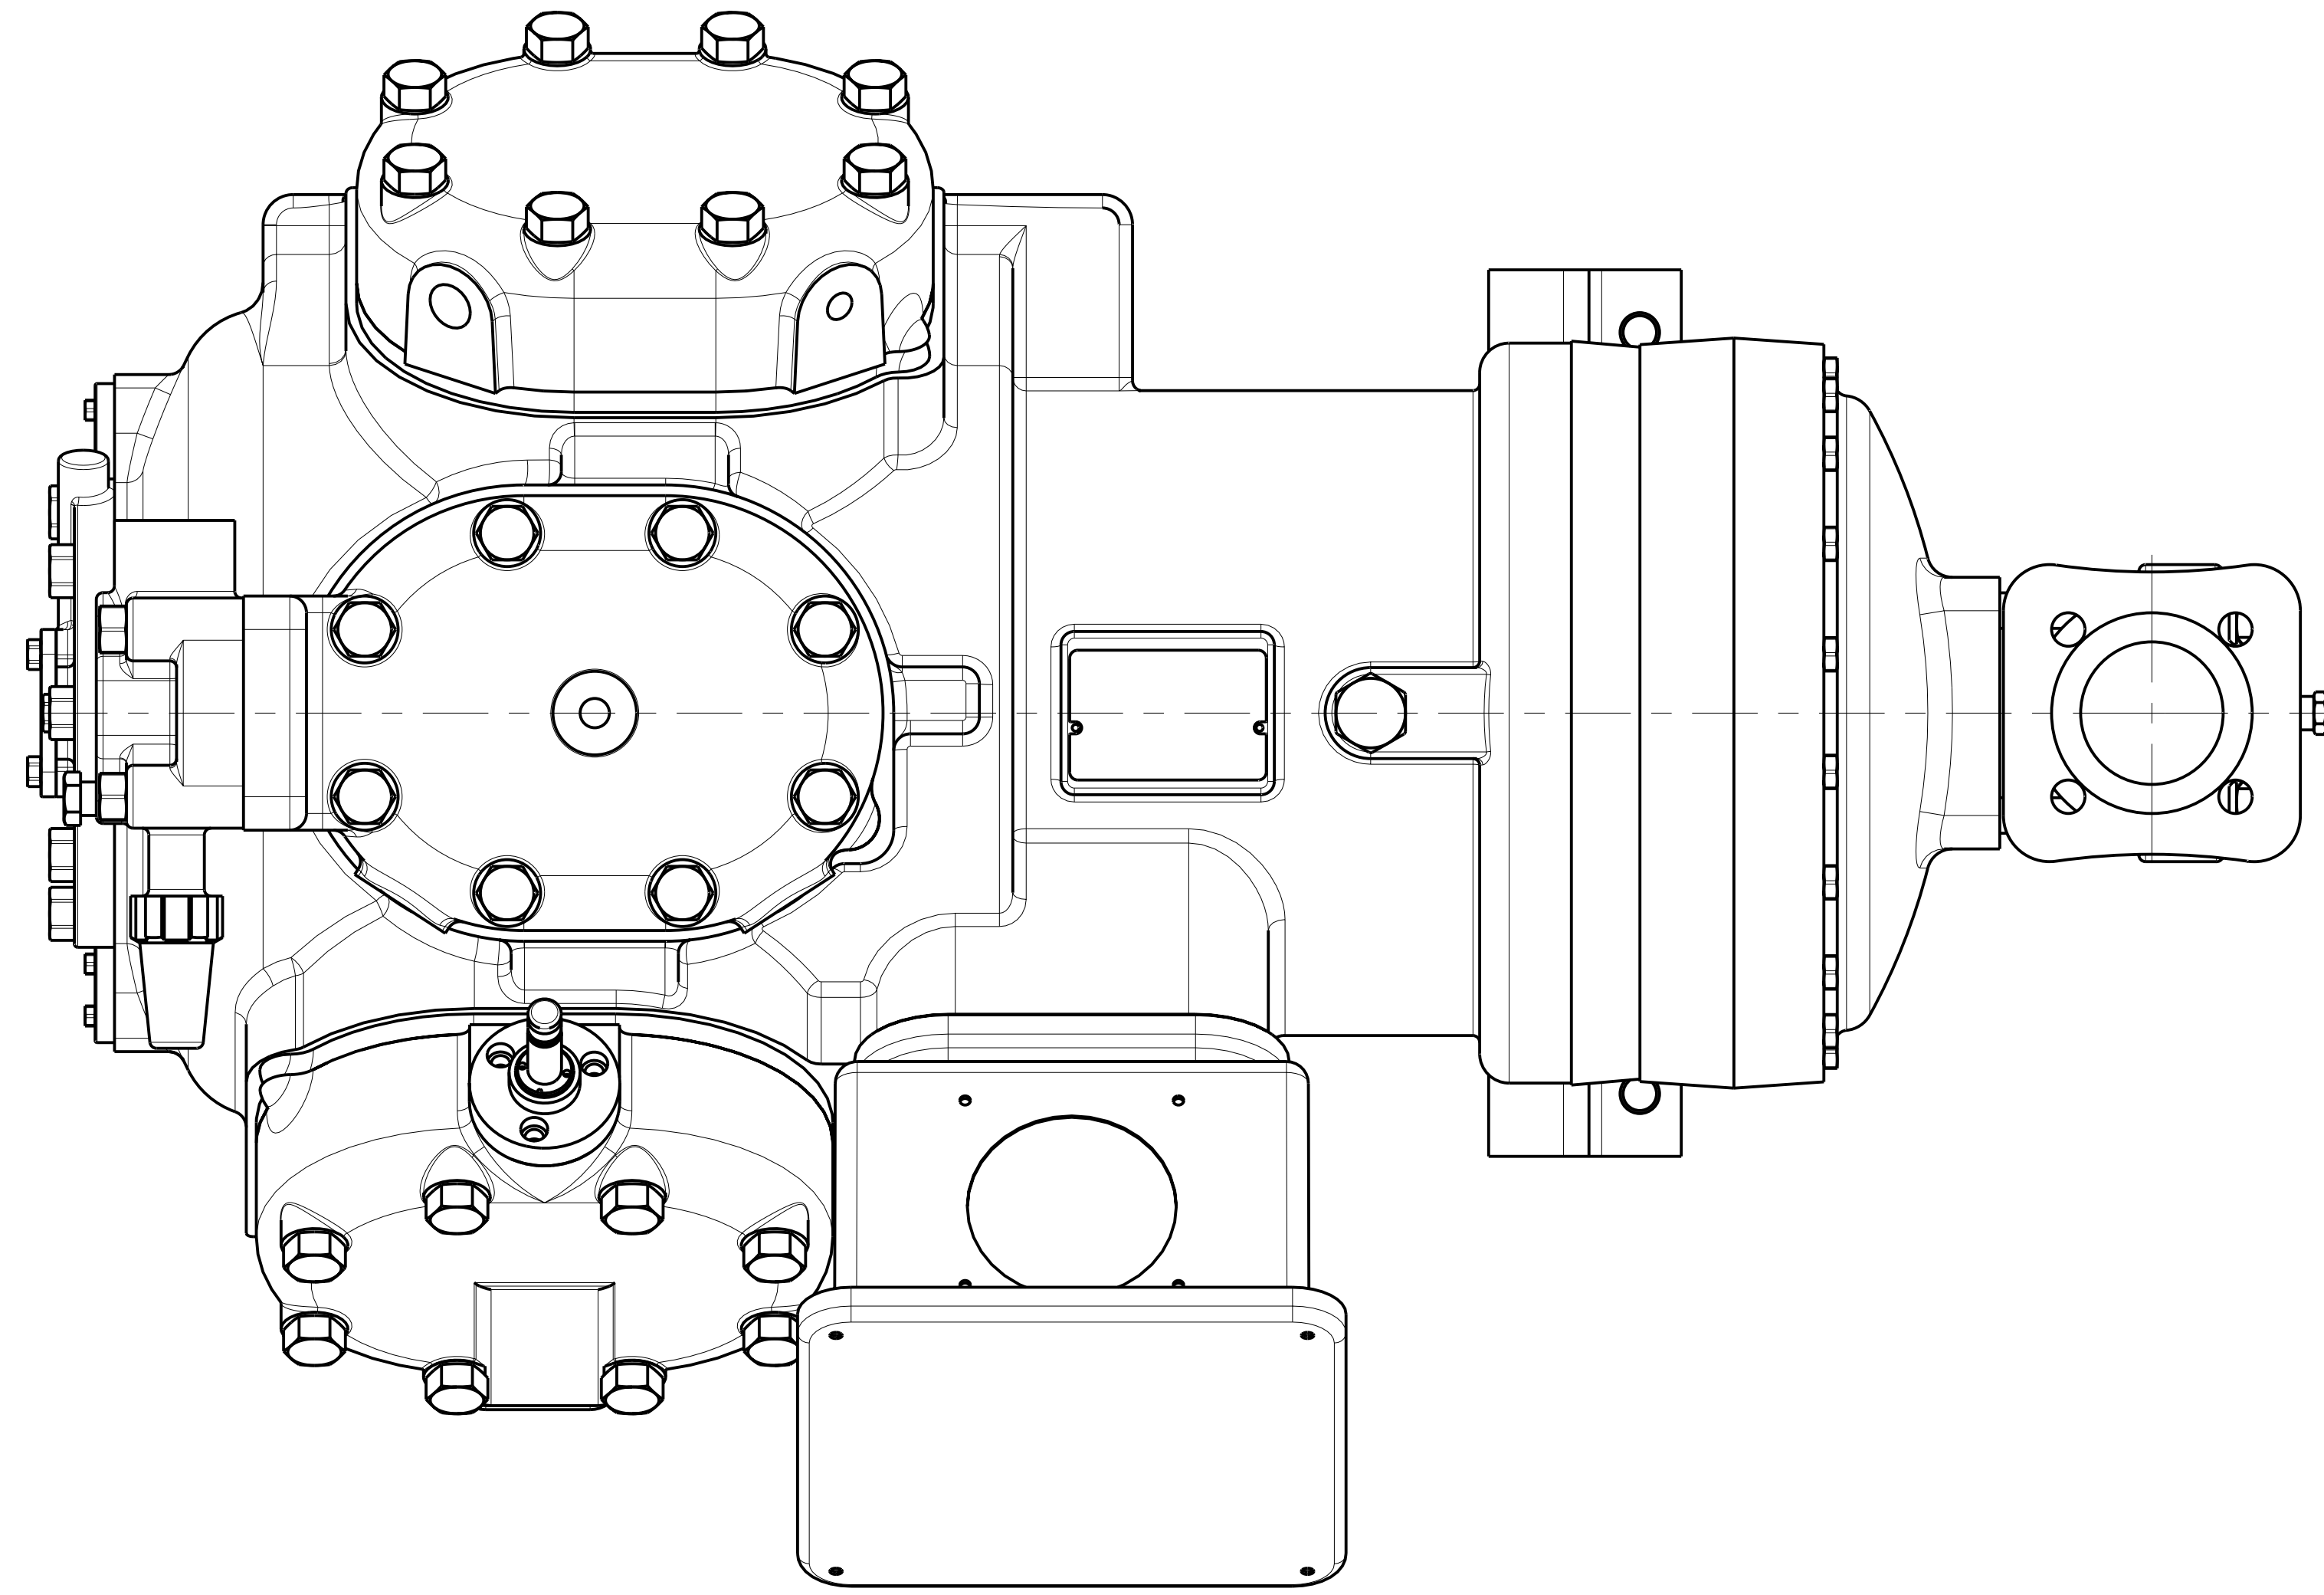

MODELS REPRESENTED	CFM	HP
06EA599	99.0	40

* ALL DIMENSIONS SHOWN IN INCHES

MAX HEIGHT SUMMARY TABLE

UNLOADER	HEAD FAN	MAX HEIGHT(INCHES)
NONE	NO	20.45
ELECTRIC	NO	20.45
PRESSURE	NO	20.50

* MAXIMUM HEIGHT SHOWN FOR VARIOUS COMPRESSOR CONFIGURATIONS

* SEE ABOVE TABLE FOR OTHER COMPRESSOR CONFIGURATION

SOLID MOUNT SPACER (4X)
30HR070-1071 AS SHOWN
SEE DETAIL ON SHEET 2

MODELS REPRESENTED	CFM	HP
06EA599	99.0	40

* ALL DIMENSIONS SHOWN IN INCHES

**BOTTOM VIEW
MOUNTING BOLT PATTERN**

SCALE 2.000
**SOLID MOUNT
30HR070_1071**

ELECTRICAL BOX