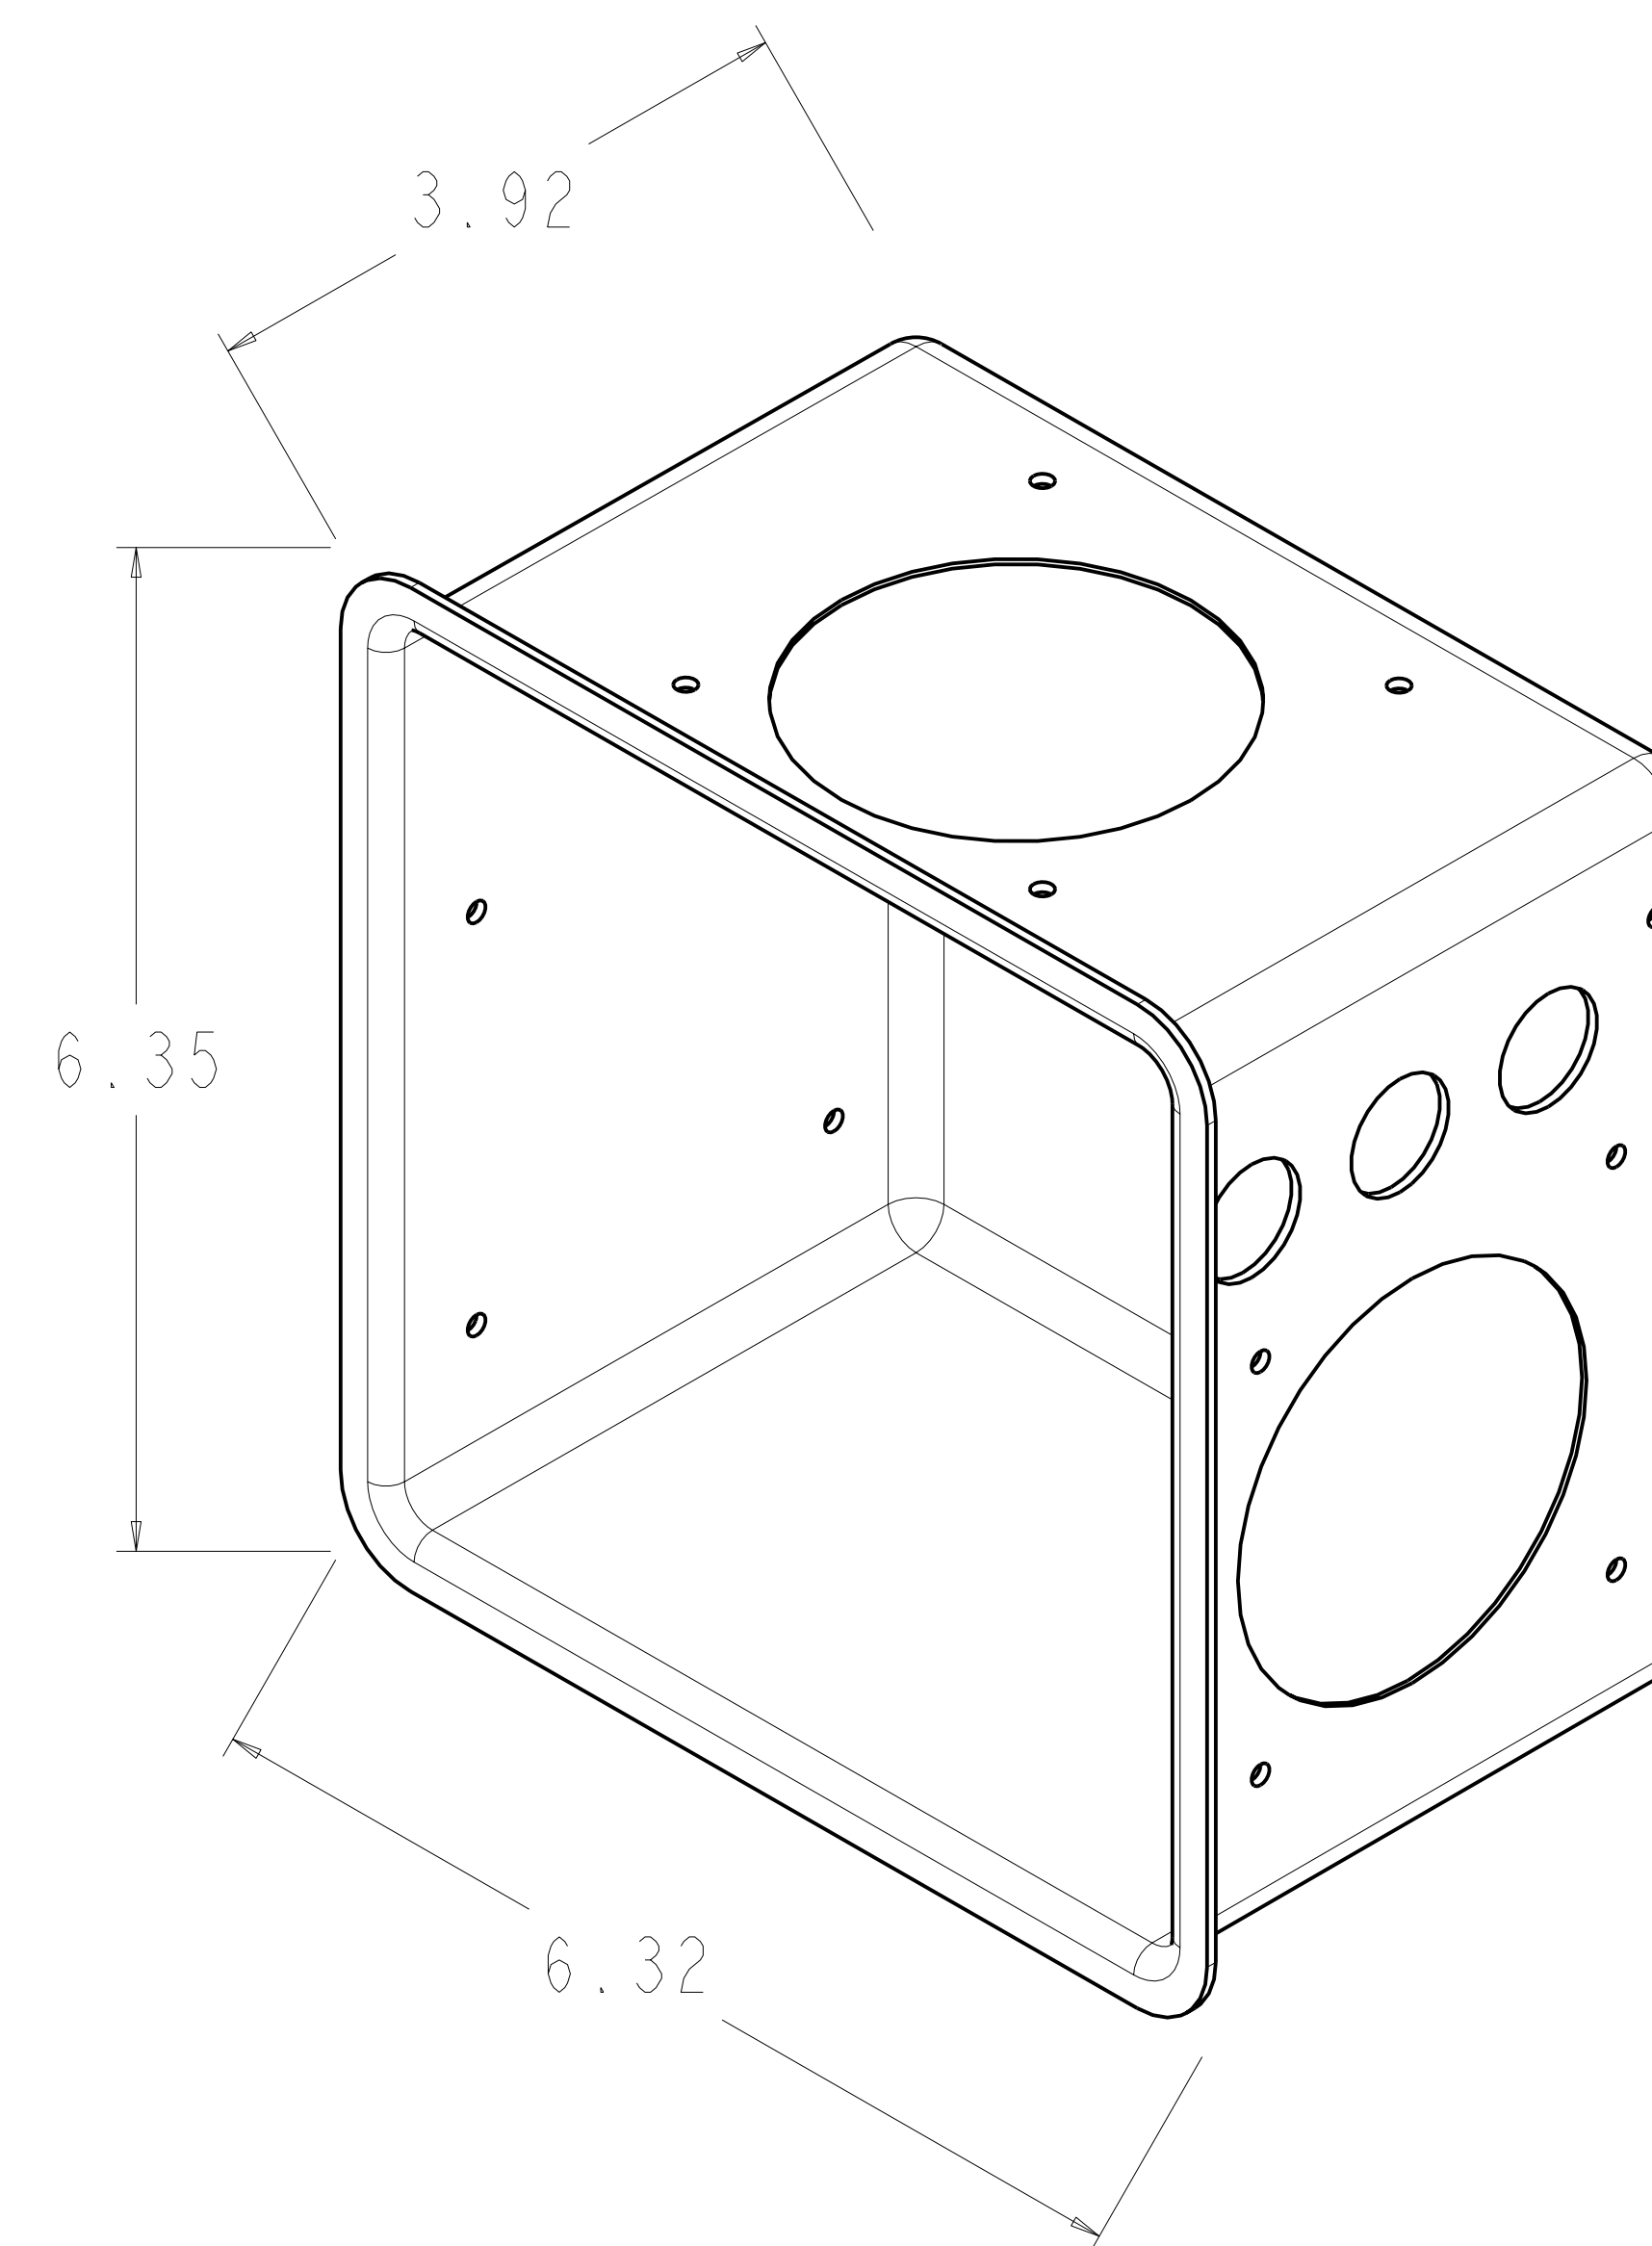

MODELS REPRESENTED	CFM	HP
06EM475	75.4	25

* ALL DIMENSIONS SHOWN IN INCHES

MAX HEIGHT SUMMARY TABLE

UNLOADER	HEAD FAN	MAX HEIGHT(INCHES)
NONE	NO	20.45
ELECTRIC	NO	20.45
PRESSURE	NO	20.50

* MAXIMUM HEIGHT SHOWN FOR VARIOUS COMPRESSOR CONFIGURATIONS

* SEE ABOVE TABLE FOR OTHER COMPRESSOR CONFIGURATIONS

SOLID MOUNT SPACER (4X)
30HR070-1071 AS SHOWN
SEE DETAIL ON SHEET 2

MODELS REPRESENTED	CFM	HP
06EM475	75.4	25

* ALL DIMENSIONS SHOWN IN INCHES

**BOTTOM VIEW
MOUNTING BOLT PATTERN**

SCALE 2.000

**SOLID MOUNT
30HR070_1071**

ELECTRICAL BOX