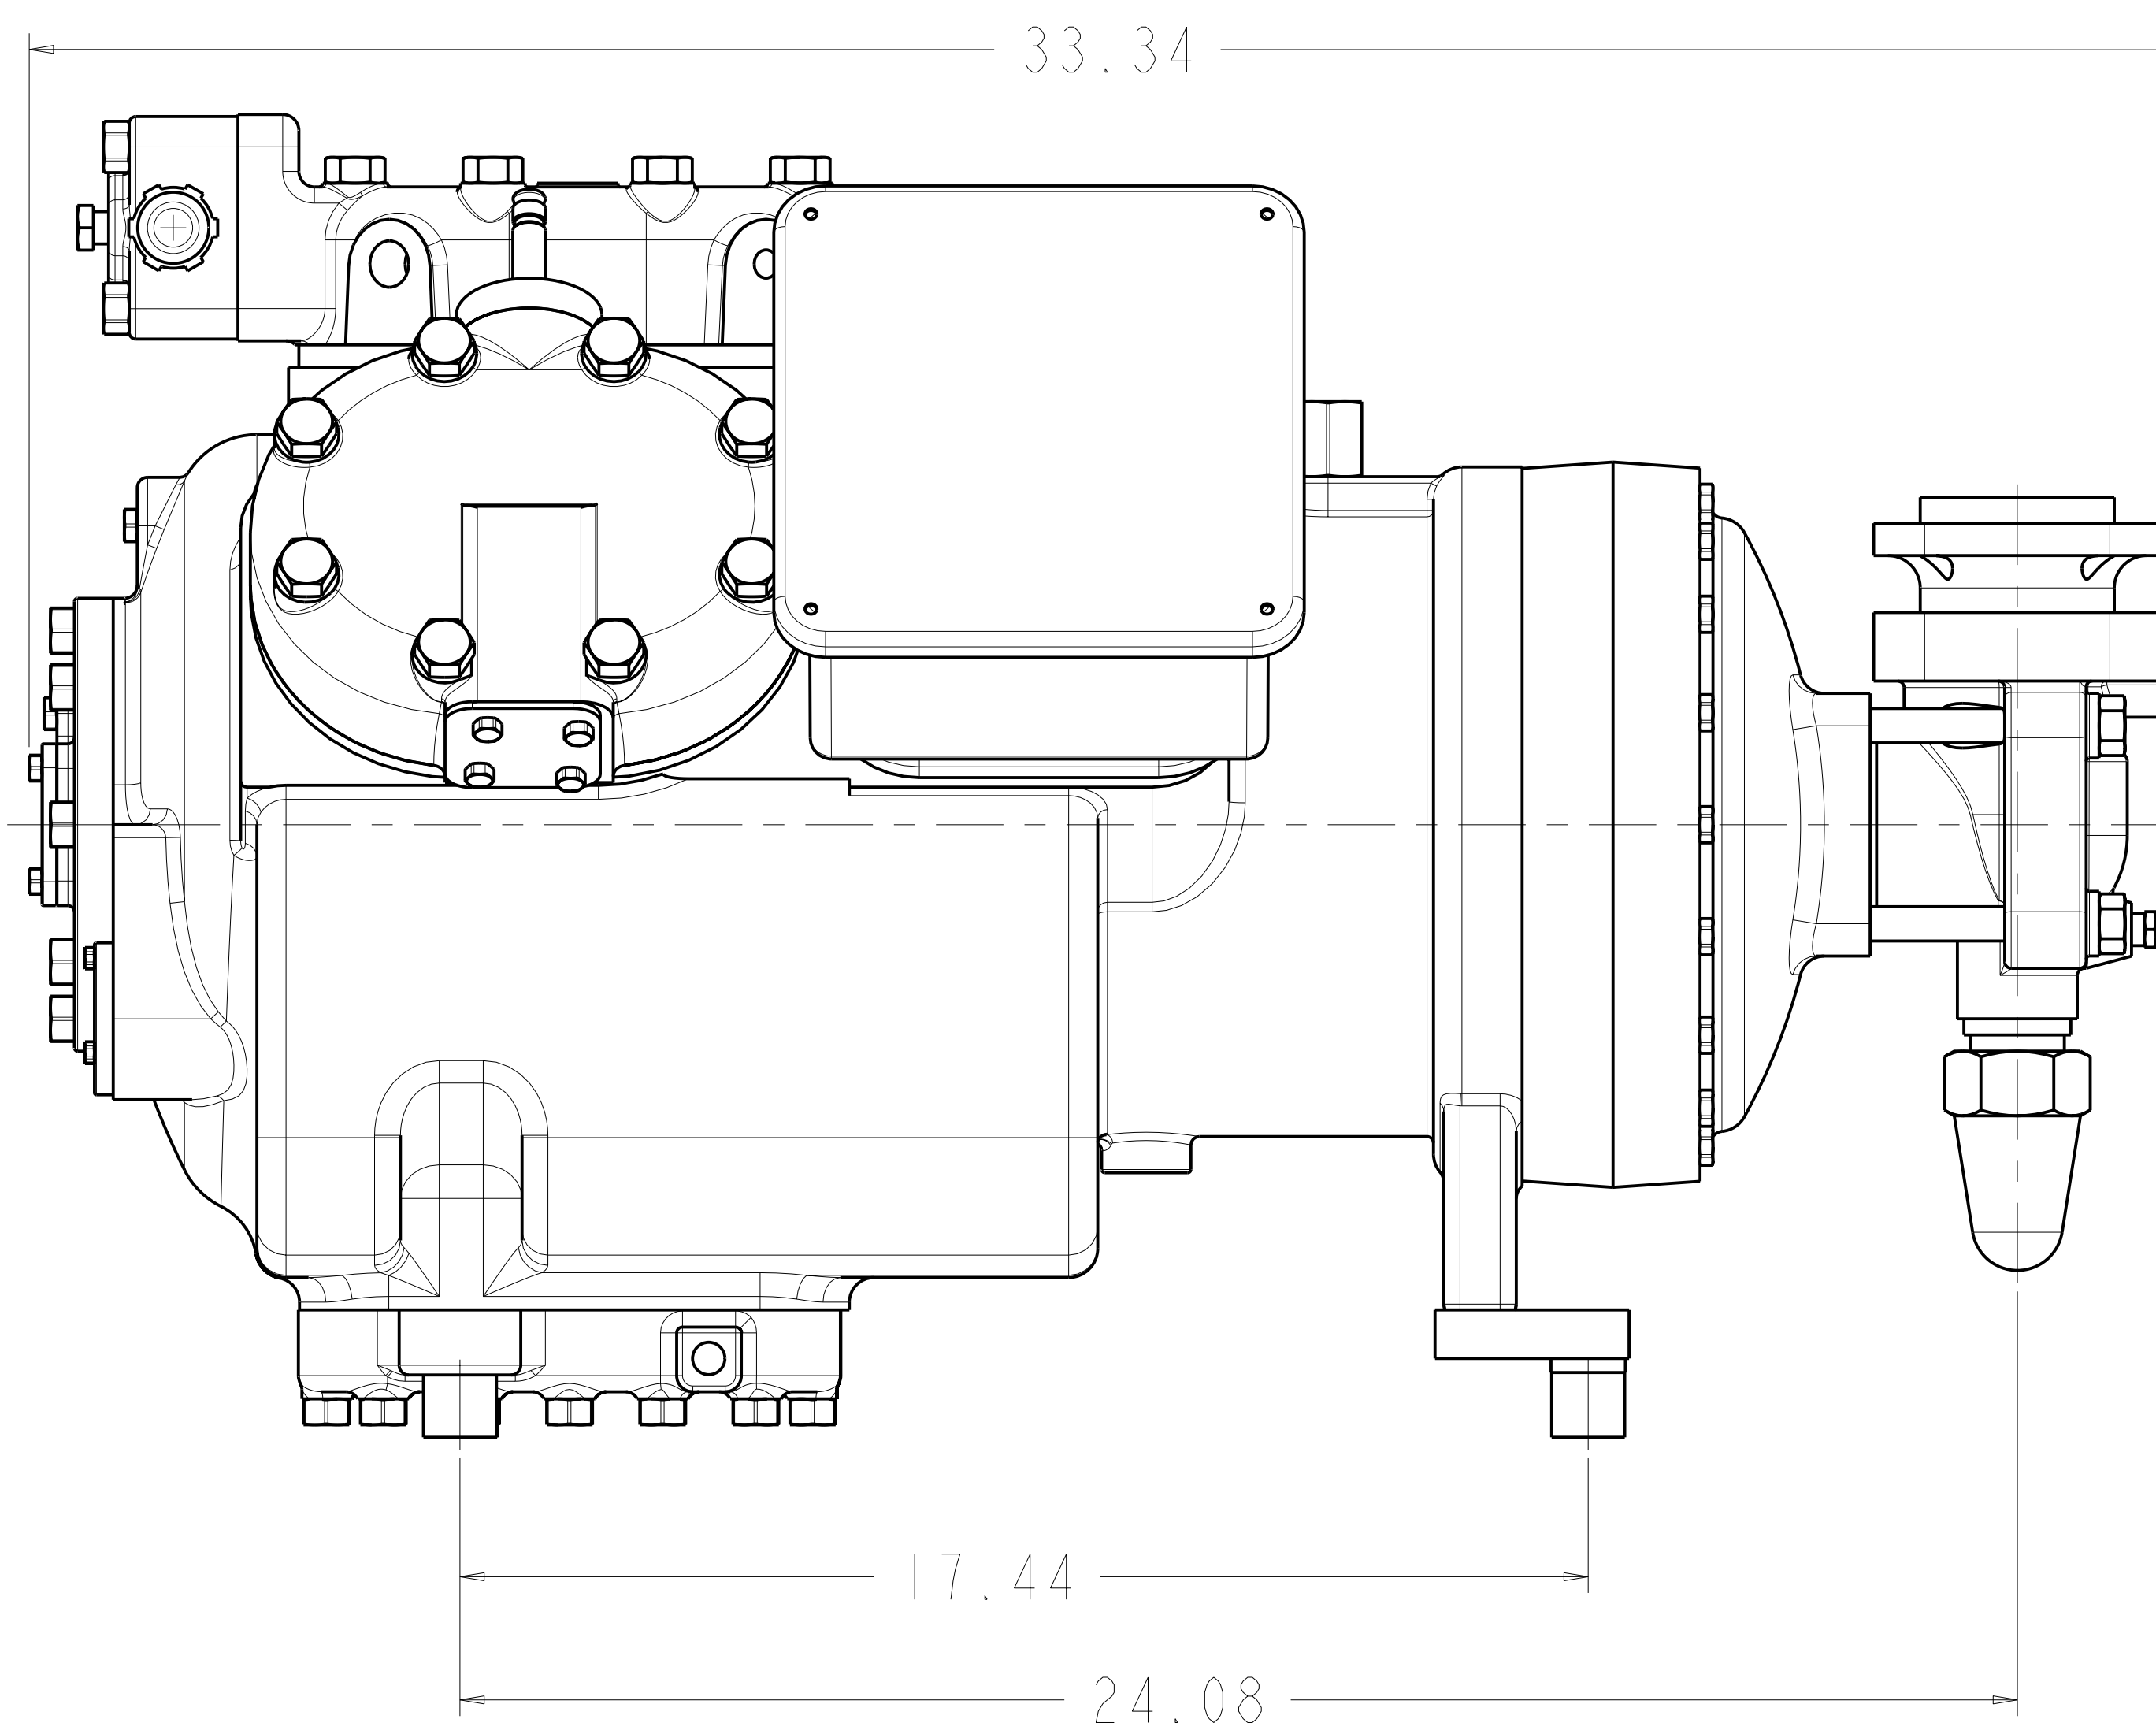

MODELS REPRESENTED	CFM	HP
06EM475	75.4	25

* ALL DIMENSIONS SHOWN IN INCHES

MAX HEIGHT SUMMARY TABLE

UNLOADER	HEAD FAN	MAX HEIGHT(INCHES)
NONE	NO	20.45
ELECTRIC	NO	20.45
PRESSURE	NO	20.50

* MAXIMUM HEIGHT SHOWN FOR VARIOUS COMPRESSOR CONFIGURATIONS

* SEE ABOVE TABLE FOR OTHER COMPRESSOR CONFIGURATIONS

SOLID MOUNT SPACER (4X)
30HR070-1071 AS SHOWN
SEE DETAIL ON SHEET 2

MODELS REPRESENTED	CFM	HP
06EM475	75.4	25

* ALL DIMENSIONS SHOWN IN INCHES

**BOTTOM VIEW
MOUNTING BOLT PATTERN**

SCALE 2.000

**SOLID MOUNT
30HR070_1071**

ELECTRICAL BOX