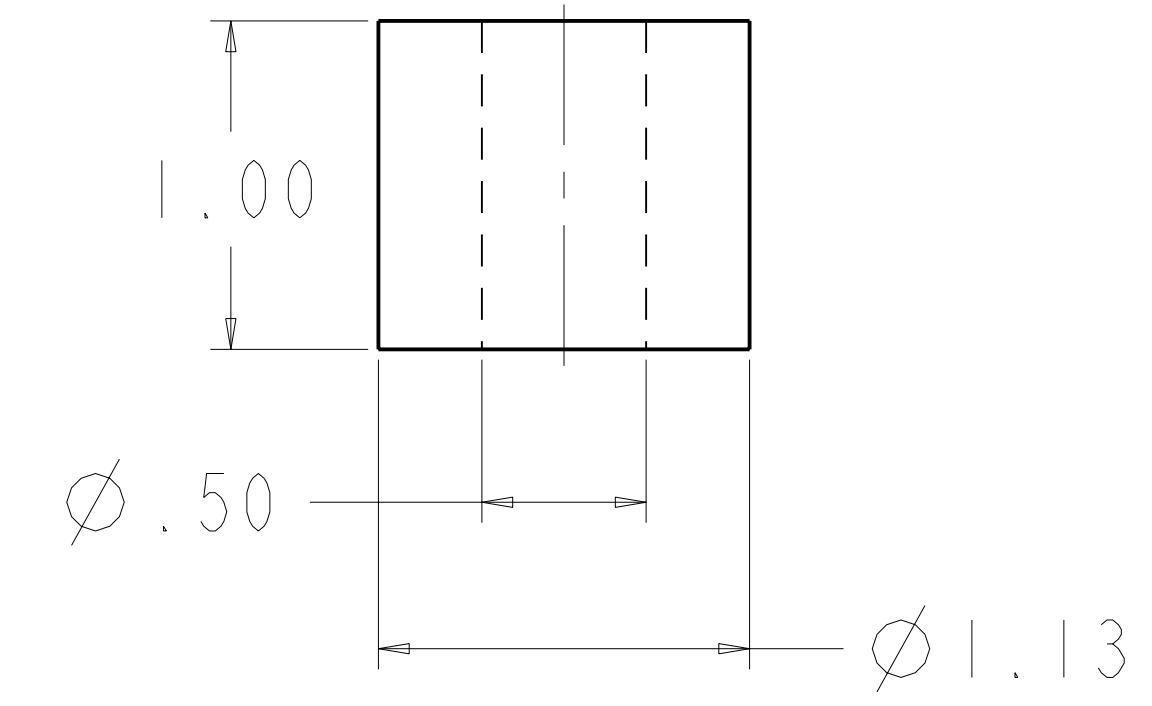

* SEE ABOVE TABLE FOR OTHER COMPRESSOR CONFIGURATIONS

SOLID MOUNT SPACER (4X)
30HR070-1071 AS SHOWN
SEE DETAIL ON SHEET 2

MODELS REPRESENTED	CFM	HP
06EM475	75.4	25

* ALL DIMENSIONS SHOWN IN INCHES

**BOTTOM VIEW
MOUNTING BOLT PATTERN**

SCALE 2.000

**SOLID MOUNT
30HR070_1071**

ELECTRICAL BOX