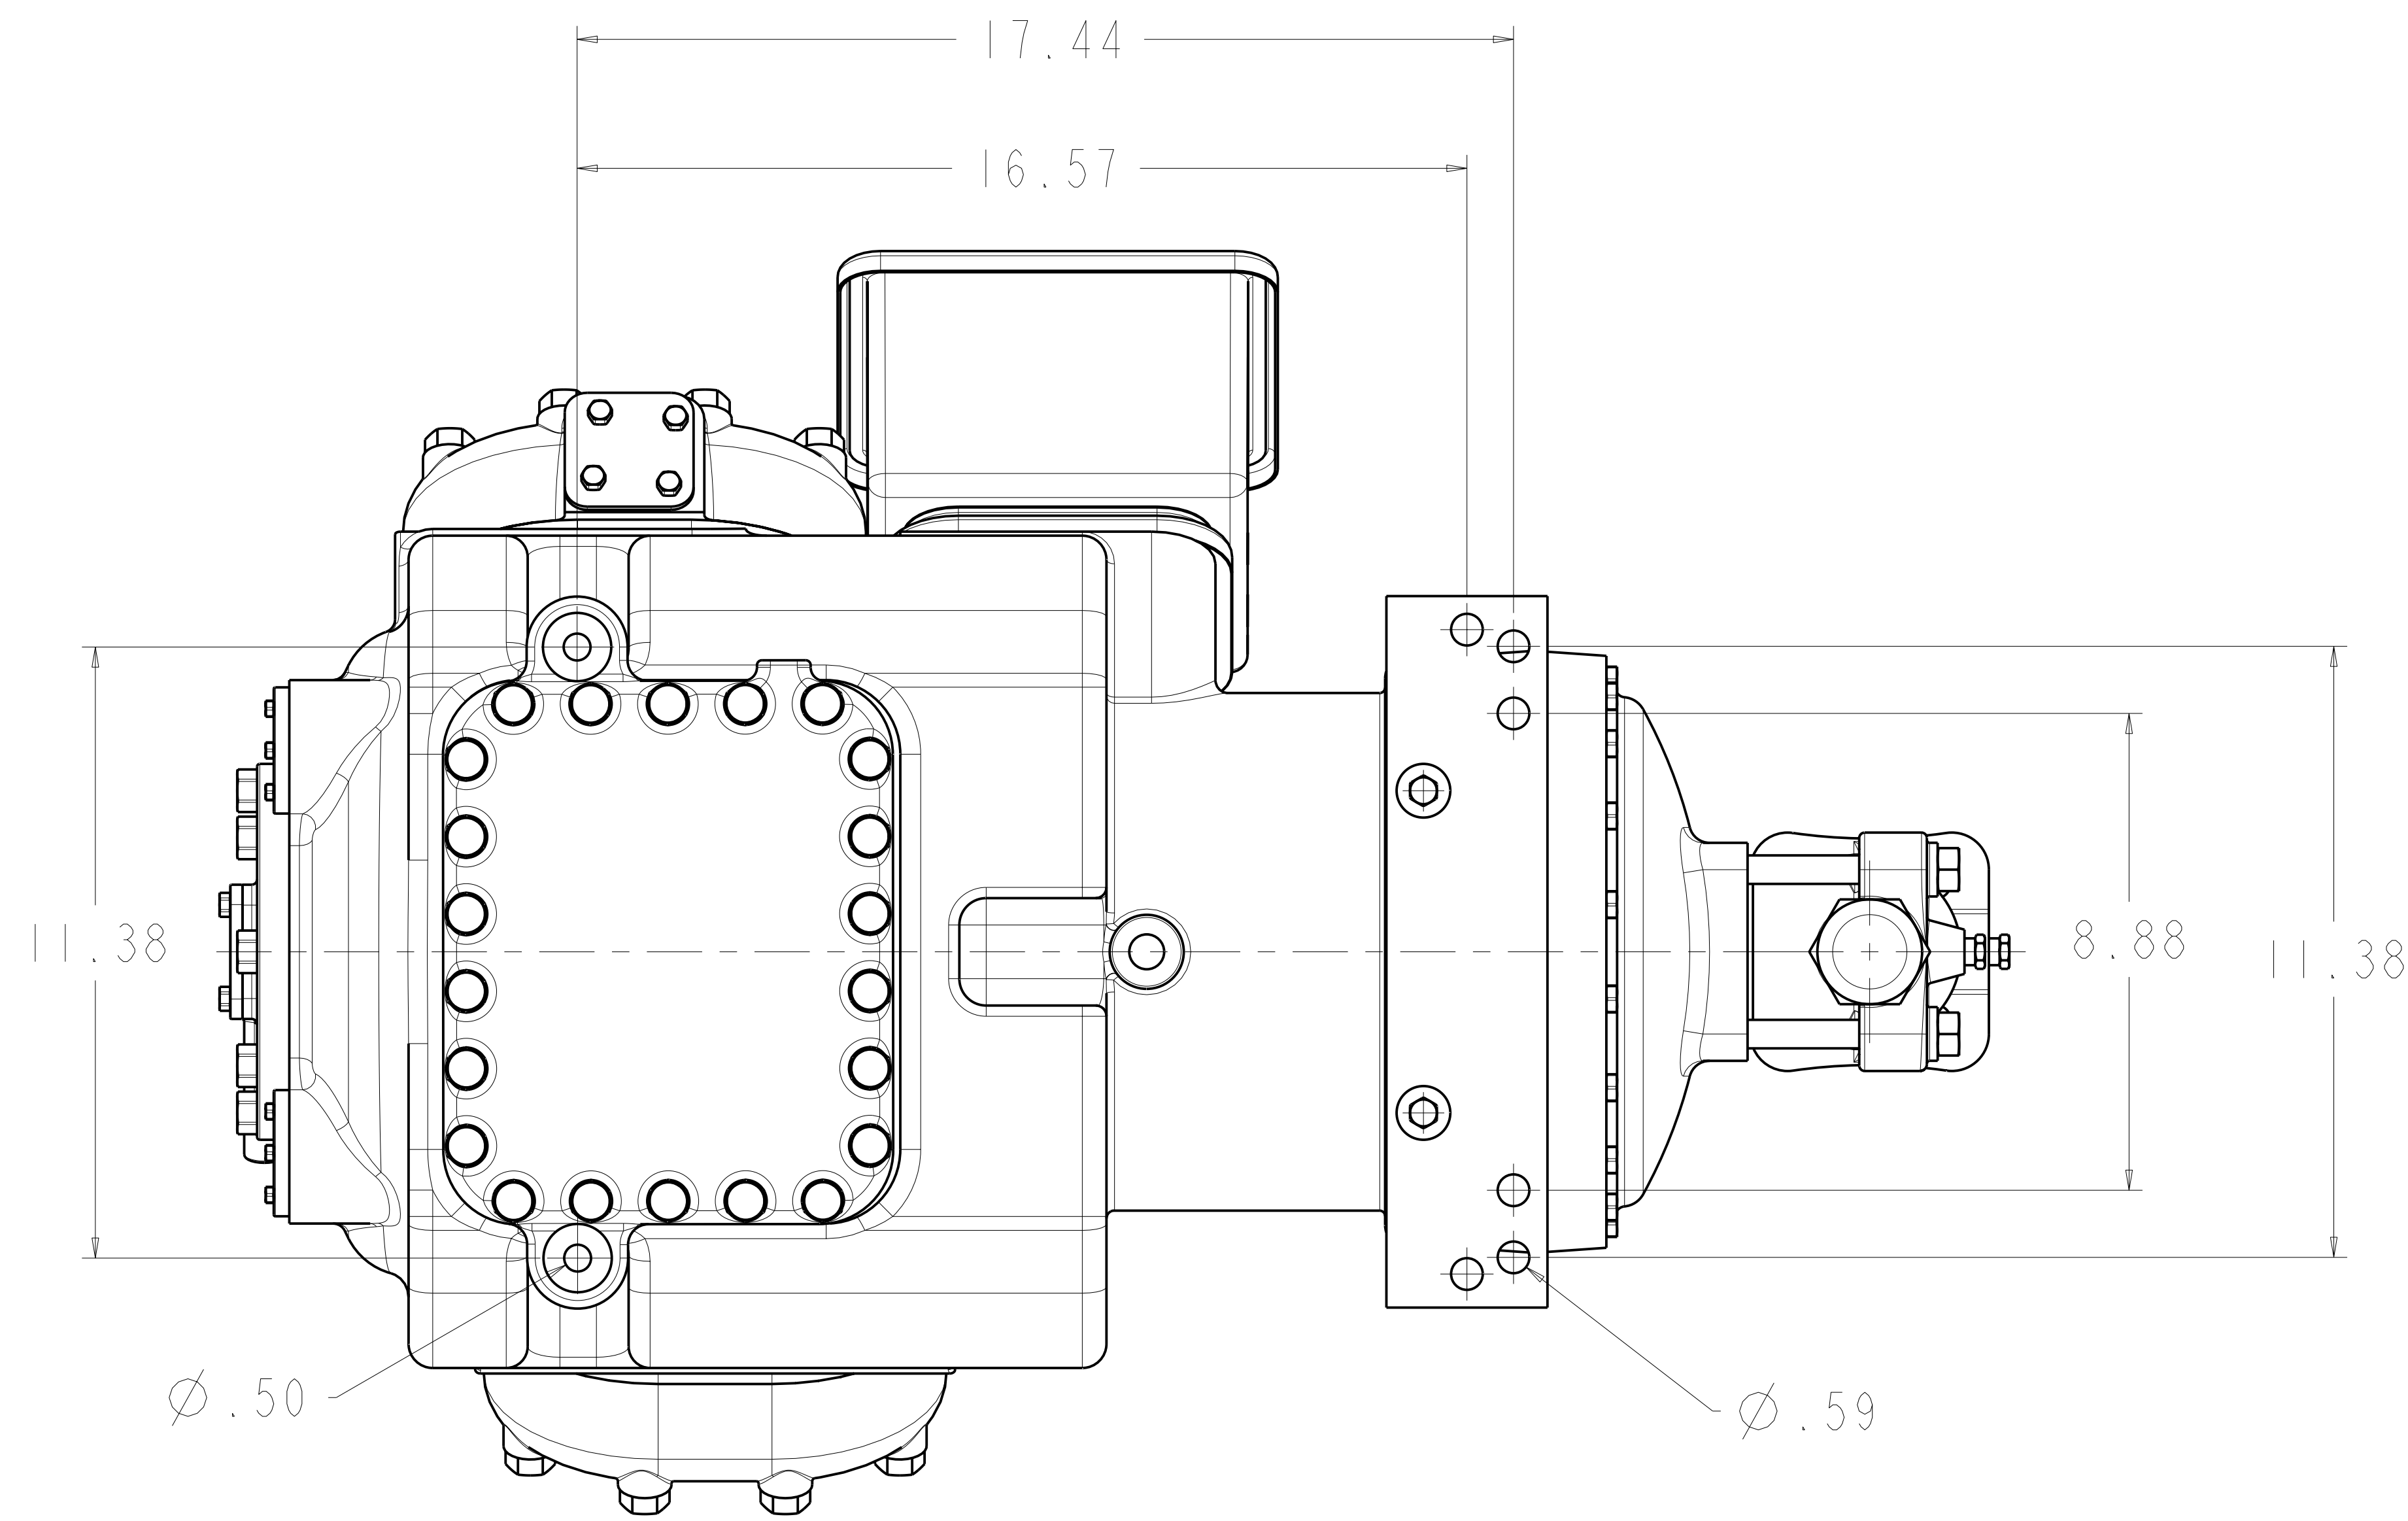

MODELS REPRESENTED	CFM	HP
06EM475	75.4	25

* ALL DIMENSIONS SHOWN IN INCHES

MAX HEIGHT SUMMARY TABLE

UNLOADER	HEAD FAN	MAX HEIGHT(INCHES)
NONE	NO	20.45
ELECTRIC	NO	20.45
PRESSURE	NO	20.50

* MAXIMUM HEIGHT SHOWN FOR VARIOUS COMPRESSOR CONFIGURATIONS

* SEE ABOVE TABLE FOR OTHER COMPRESSOR CONFIGURATIONS

SOLID MOUNT SPACER (4X)
30HR070-1071 AS SHOWN
SEE DETAIL ON SHEET 2

MODELS REPRESENTED	CFM	HP
06EM475	75.4	25

* ALL DIMENSIONS SHOWN IN INCHES

**BOTTOM VIEW
MOUNTING BOLT PATTERN**

SCALE 2.000

**SOLID MOUNT
30HR070_1071**

ELECTRICAL BOX