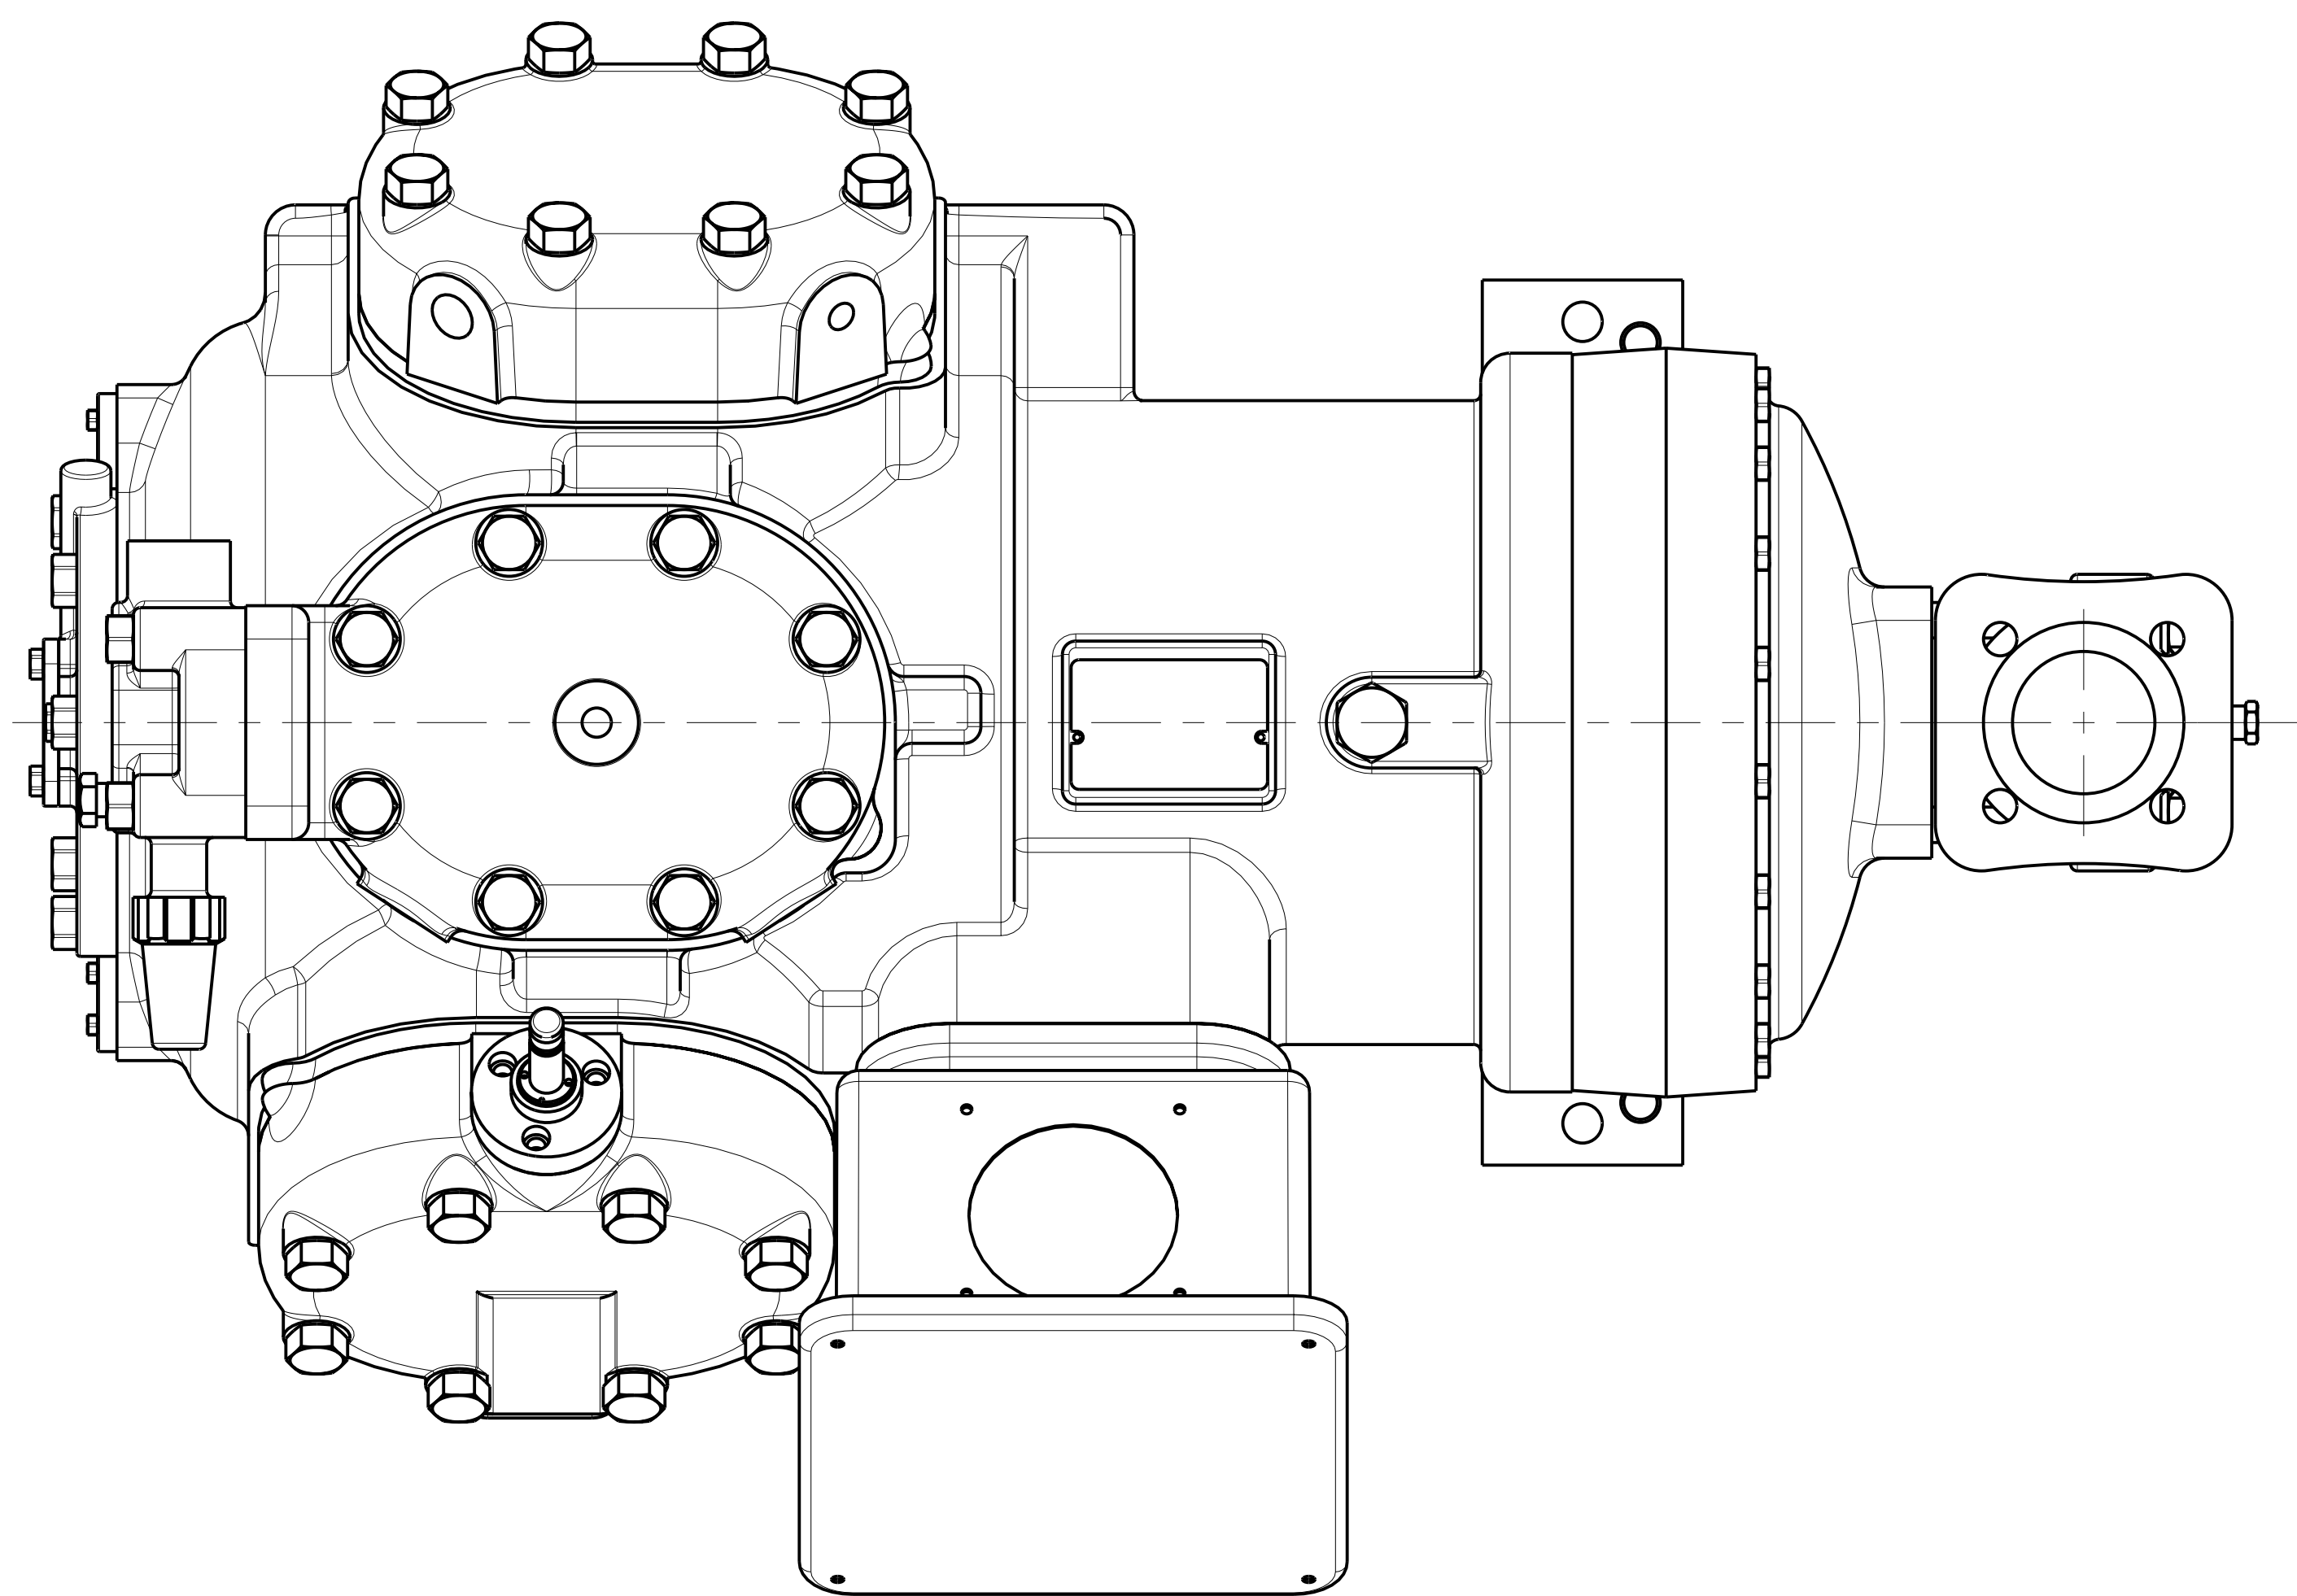

MODELS REPRESENTED	CFM	HP
06EM475	75.4	25

* ALL DIMENSIONS SHOWN IN INCHES

MAX HEIGHT SUMMARY TABLE

UNLOADER	HEAD FAN	MAX HEIGHT(INCHES)
NONE	NO	20.45
ELECTRIC	NO	20.45
PRESSURE	NO	20.50

* MAXIMUM HEIGHT SHOWN FOR VARIOUS COMPRESSOR CONFIGURATIONS

* SEE ABOVE TABLE FOR OTHER COMPRESSOR CONFIGURATIONS

SOLID MOUNT SPACER (4X)
30HR070-1071 AS SHOWN
SEE DETAIL ON SHEET 2

MODELS REPRESENTED	CFM	HP
06EM475	75.4	25

* ALL DIMENSIONS SHOWN IN INCHES

**BOTTOM VIEW
MOUNTING BOLT PATTERN**

SCALE 2.000

**SOLID MOUNT
30HR070_1071**

ELECTRICAL BOX