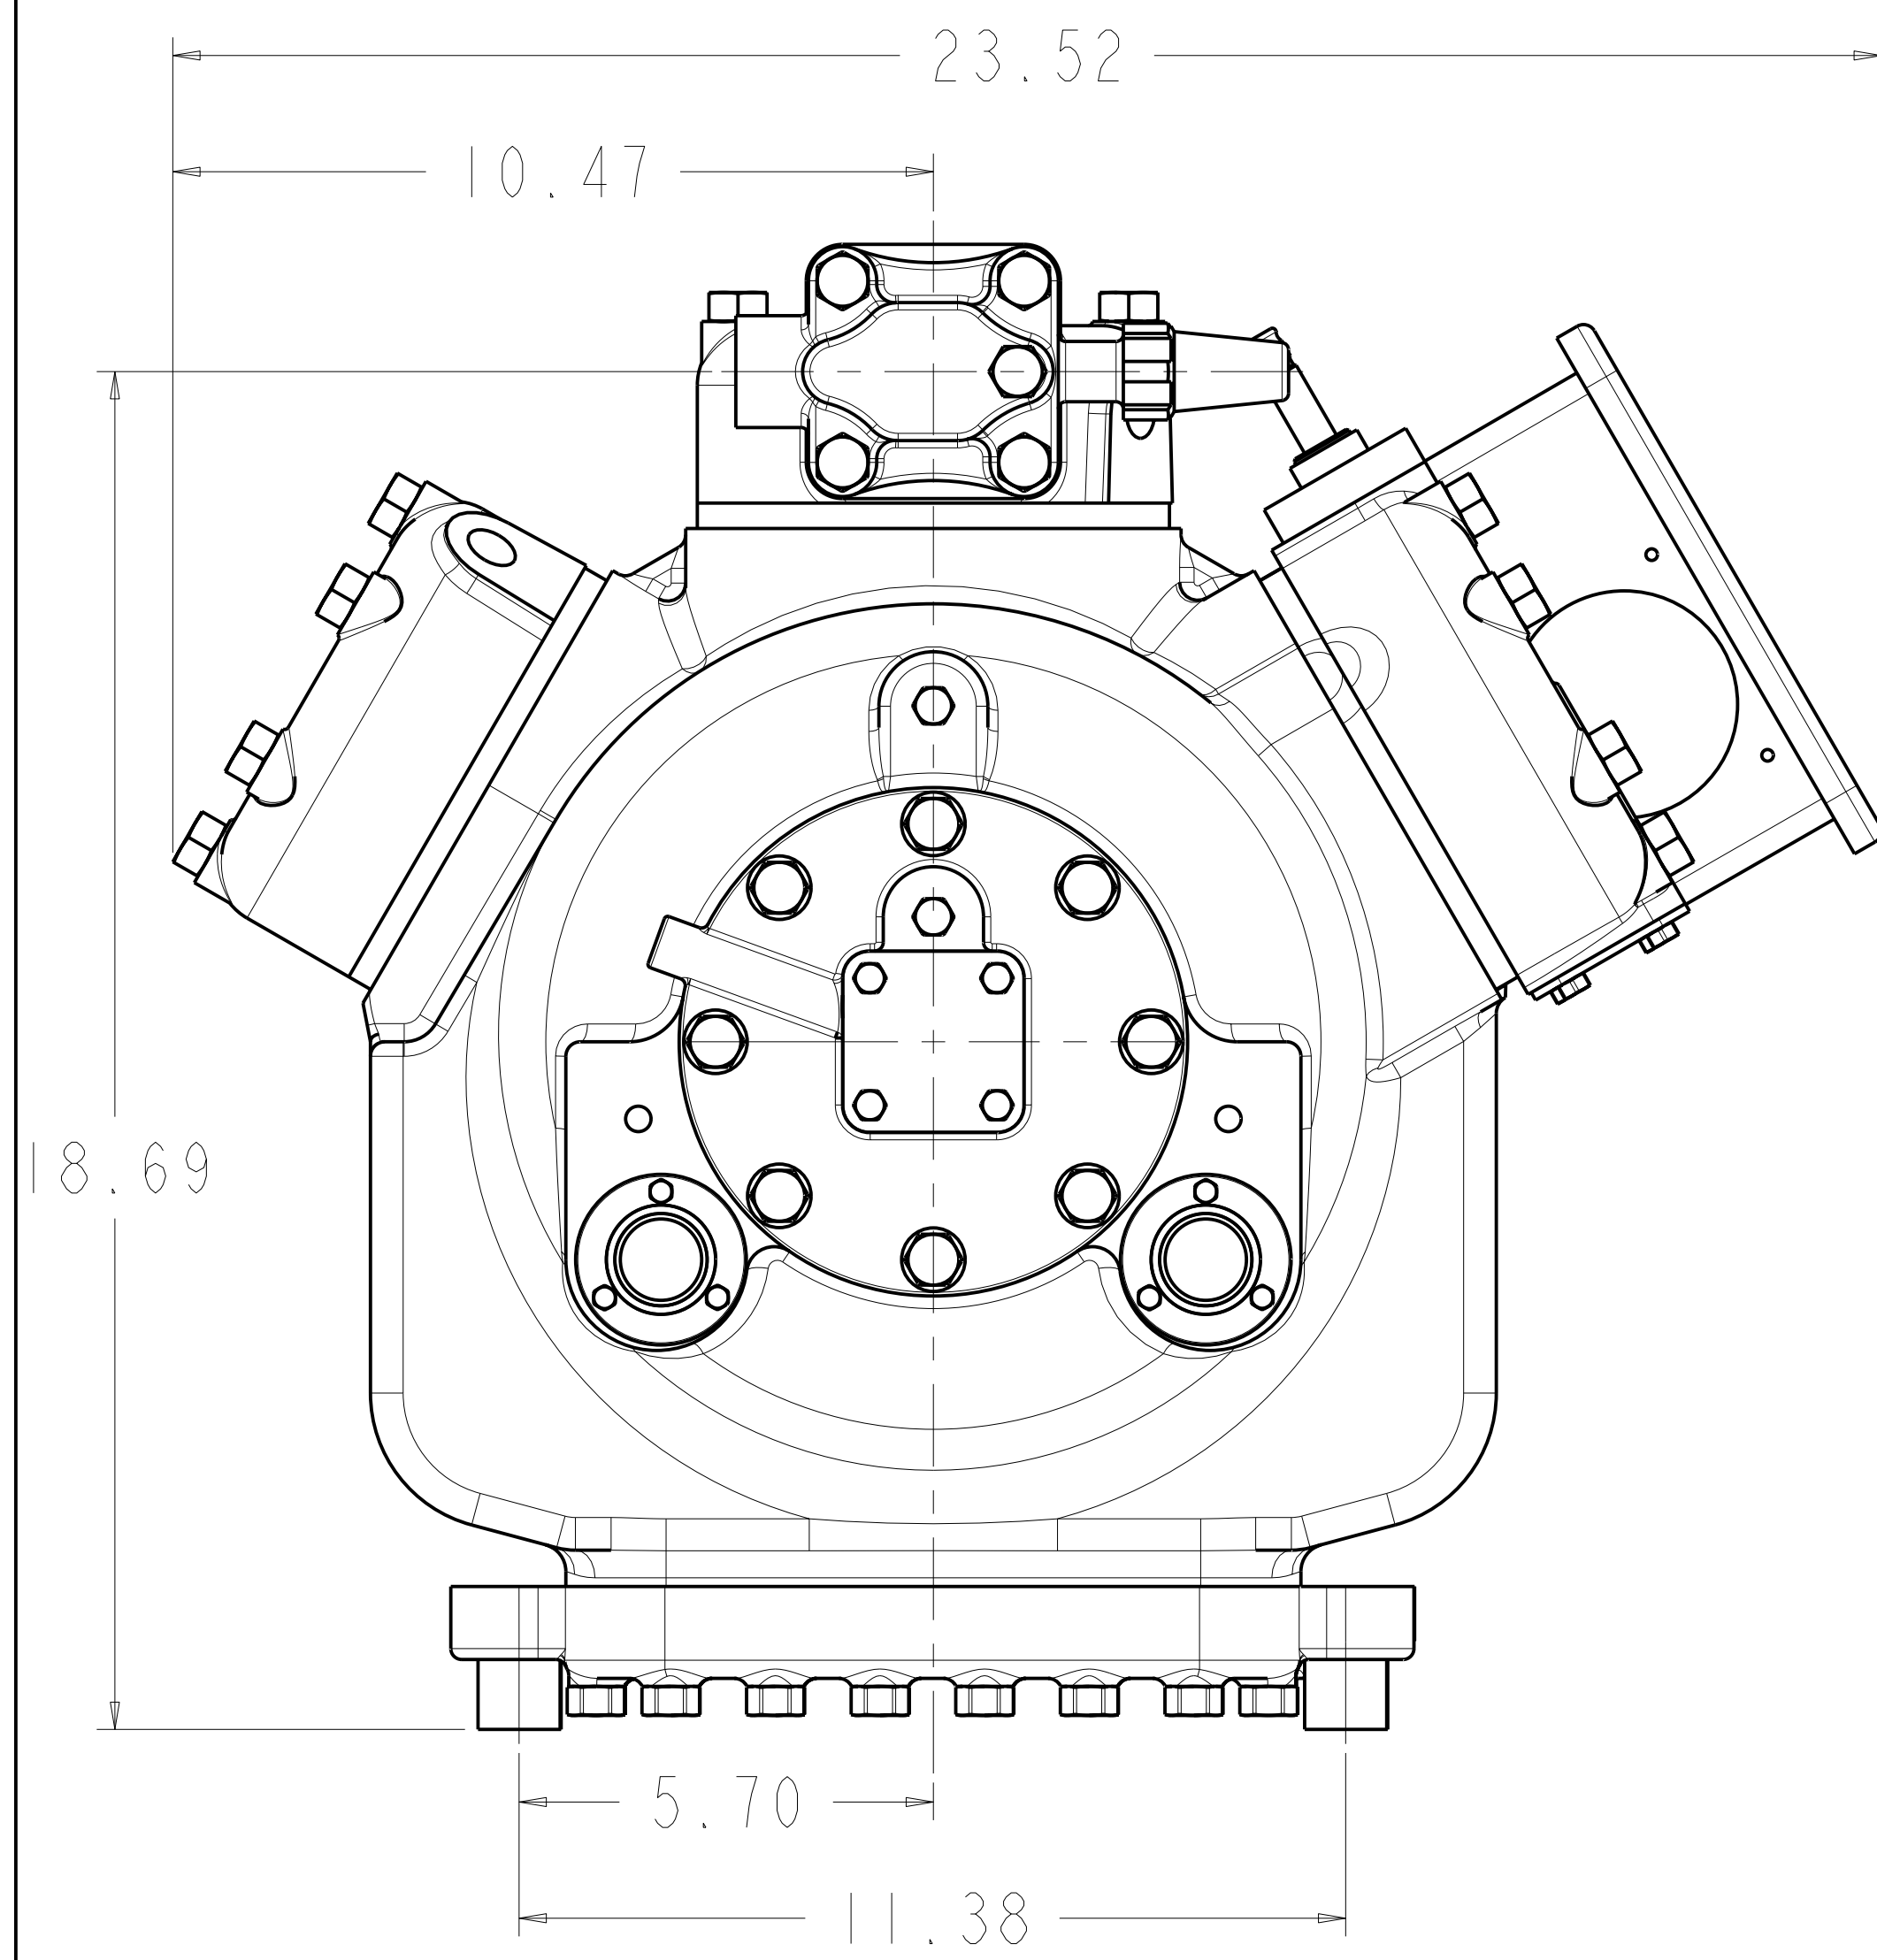

MODELS REPRESENTED	CFM	HP
06EM475	75.4	25

* ALL DIMENSIONS SHOWN IN INCHES

MAX HEIGHT SUMMARY TABLE

UNLOADER	HEAD FAN	MAX HEIGHT(INCHES)
NONE	NO	20.45
ELECTRIC	NO	20.45
PRESSURE	NO	20.50

* MAXIMUM HEIGHT SHOWN FOR VARIOUS COMPRESSOR CONFIGURATIONS

* SEE ABOVE TABLE FOR OTHER COMPRESSOR CONFIGURATIONS

SOLID MOUNT SPACER (4X)
30HR070-1071 AS SHOWN
SEE DETAIL ON SHEET 2

MODELS REPRESENTED	CFM	HP
06EM475	75.4	25

* ALL DIMENSIONS SHOWN IN INCHES

**BOTTOM VIEW
MOUNTING BOLT PATTERN**

SCALE 2.000

**SOLID MOUNT
30HR070_1071**

ELECTRICAL BOX