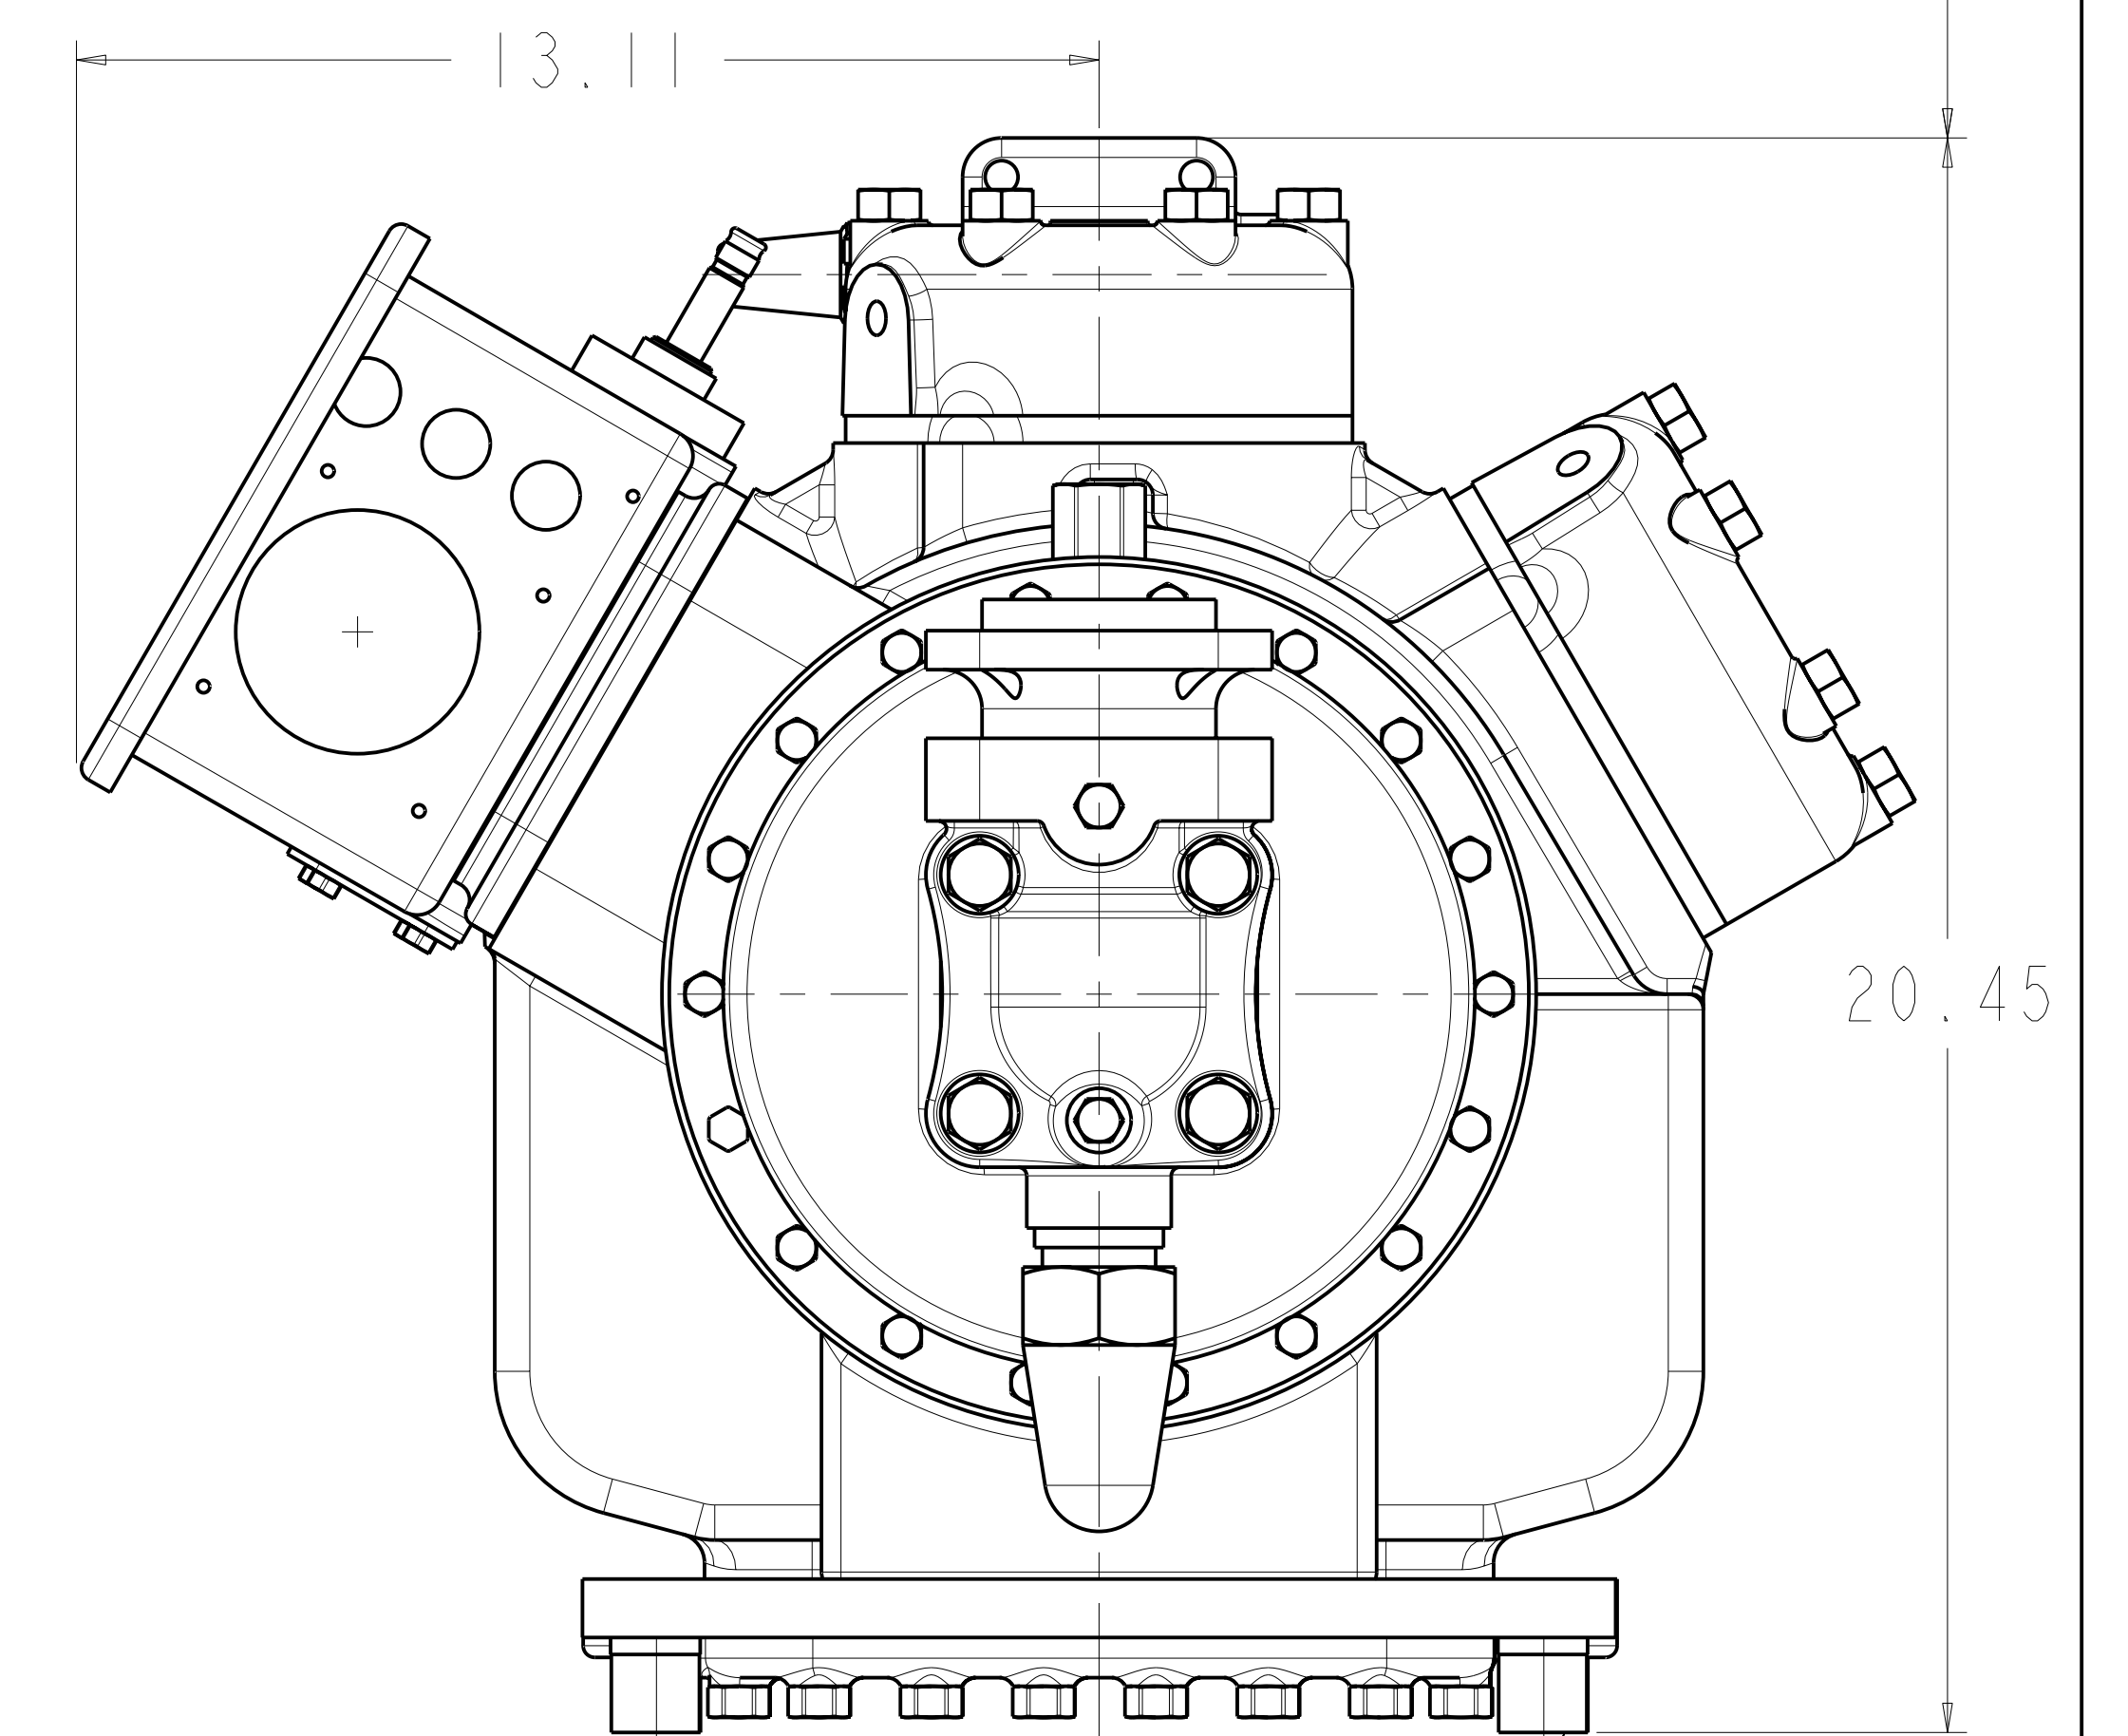

MODELS REPRESENTED	CFM	HP
06EM475	75.4	25

* ALL DIMENSIONS SHOWN IN INCHES

MAX HEIGHT SUMMARY TABLE

UNLOADER	HEAD FAN	MAX HEIGHT(INCHES)
NONE	NO	20.45
ELECTRIC	NO	20.45
PRESSURE	NO	20.50

* MAXIMUM HEIGHT SHOWN FOR VARIOUS COMPRESSOR CONFIGURATIONS

* SEE ABOVE TABLE FOR OTHER COMPRESSOR CONFIGURATIONS

SOLID MOUNT SPACER (4X)
30HR070-1071 AS SHOWN
SEE DETAIL ON SHEET 2

MODELS REPRESENTED	CFM	HP
06EM475	75.4	25

* ALL DIMENSIONS SHOWN IN INCHES

**BOTTOM VIEW
MOUNTING BOLT PATTERN**

SCALE 2.000

**SOLID MOUNT
30HR070_1071**

ELECTRICAL BOX